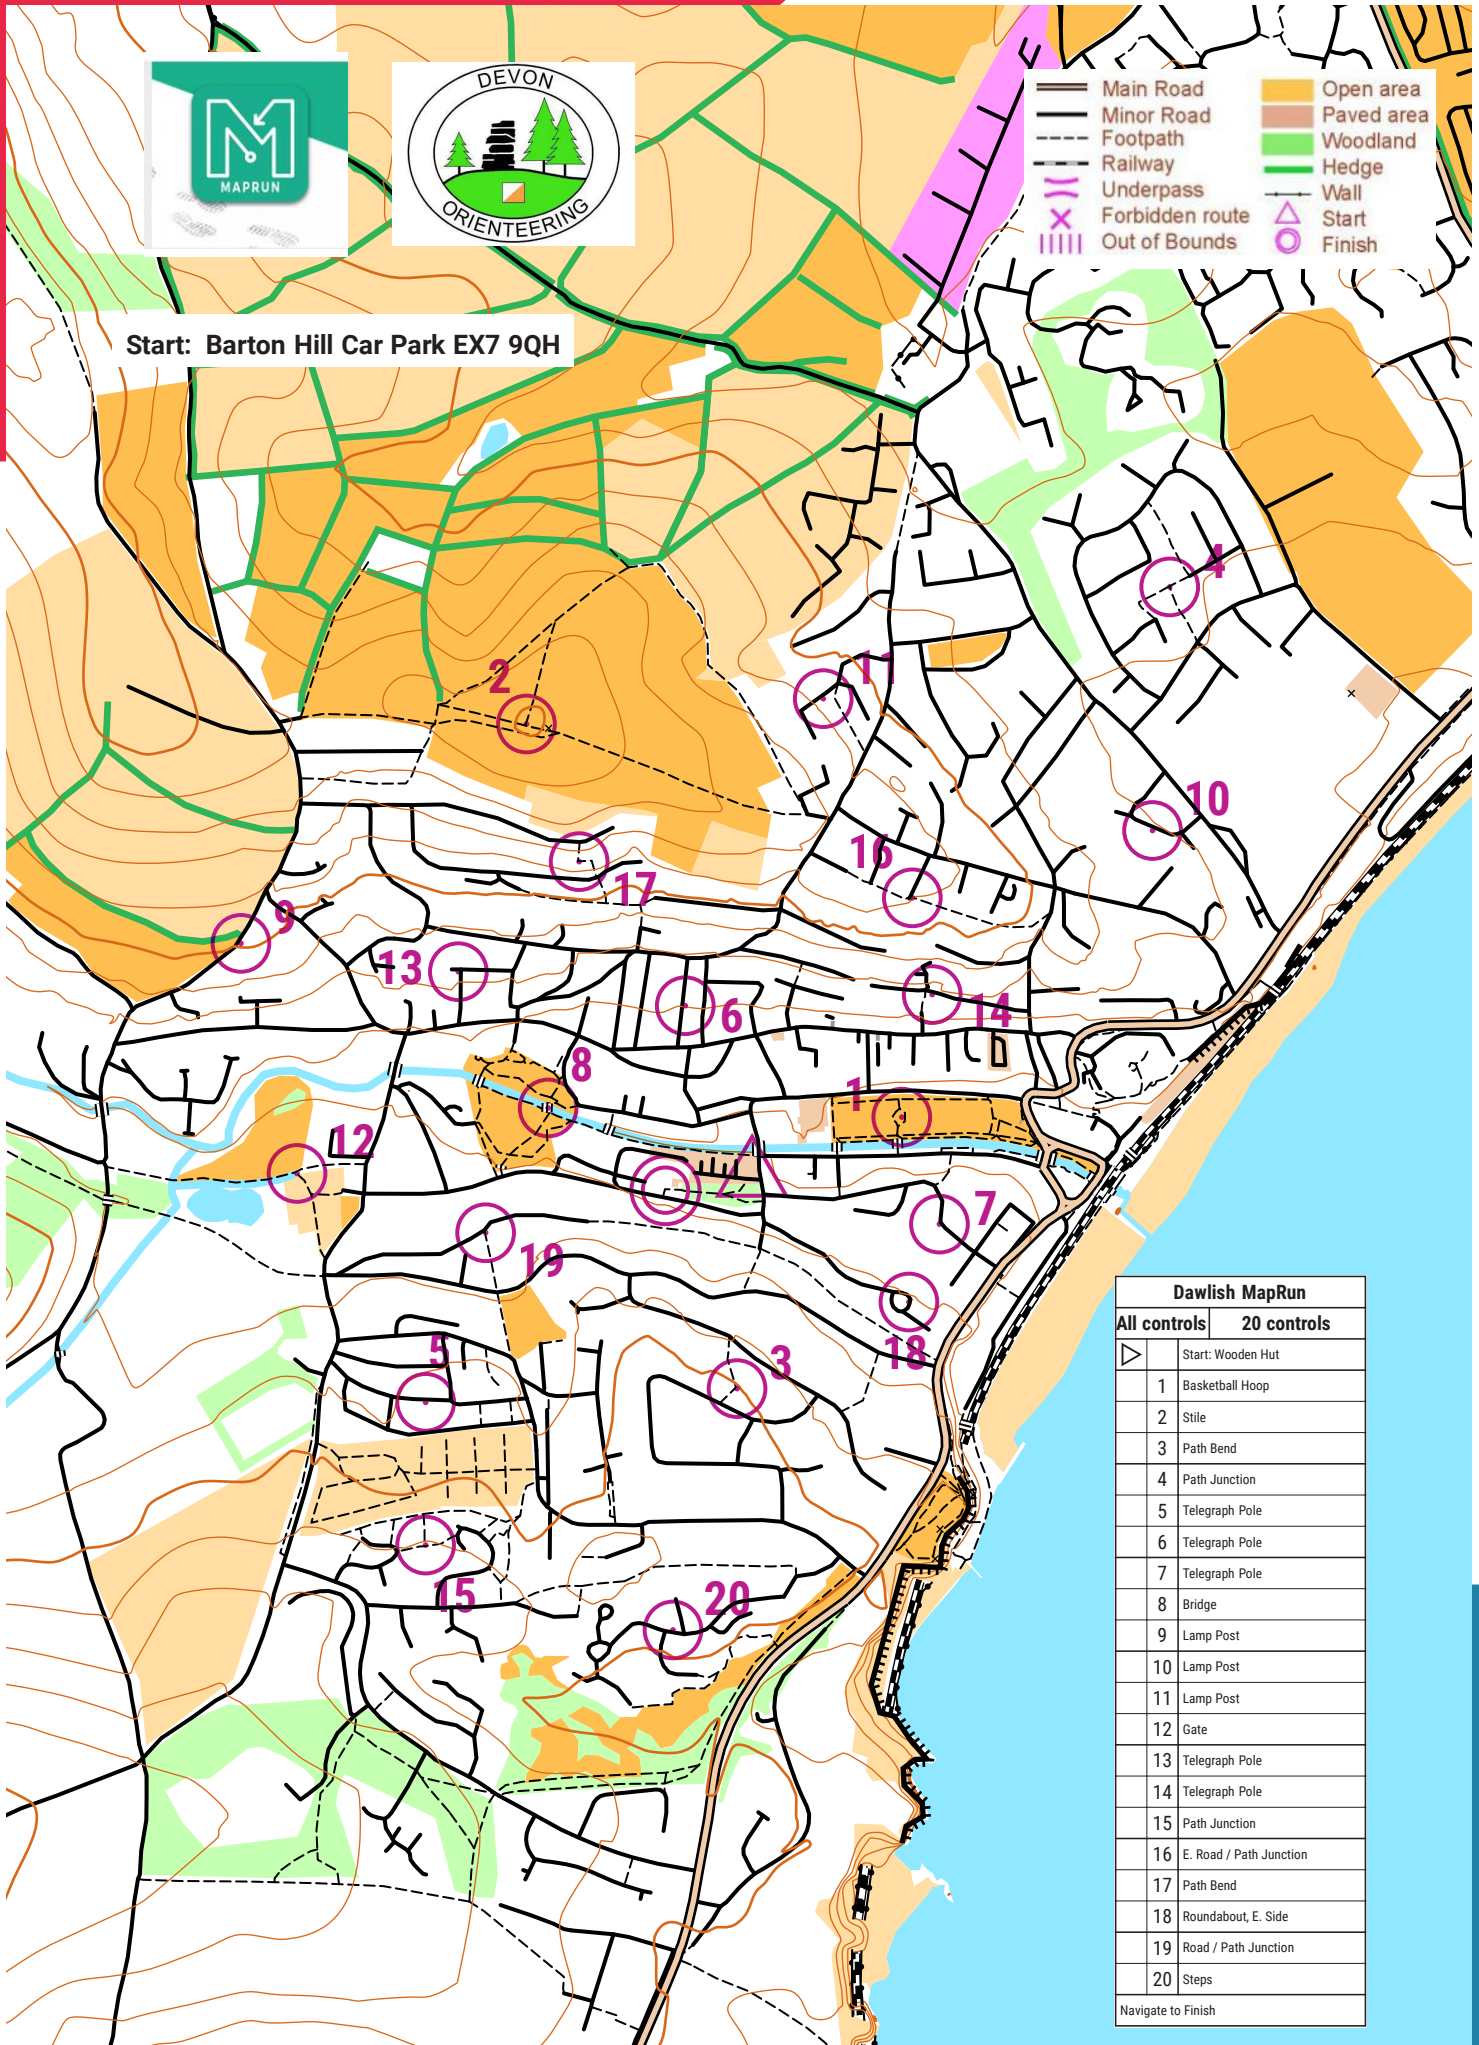

	Main Road		Open area
	Minor Road		Paved area
	Footpath		Woodland
	Railway		Hedge
	Underpass		Wall
	Forbidden route		Start
	Out of Bounds		Finish

Start: Barton Hill Car Park EX7 9QH

Dawlish MapRun	
All controls	20 controls
	Start: Wooden Hut
1	Basketball Hoop
2	Stile
3	Path Bend
4	Path Junction
5	Telegraph Pole
6	Telegraph Pole
7	Telegraph Pole
8	Bridge
9	Lamp Post
10	Lamp Post
11	Lamp Post
12	Gate
13	Telegraph Pole
14	Telegraph Pole
15	Path Junction
16	E. Road / Path Junction
17	Path Bend
18	Roundabout, E. Side
19	Road / Path Junction
20	Steps
Navigate to Finish	