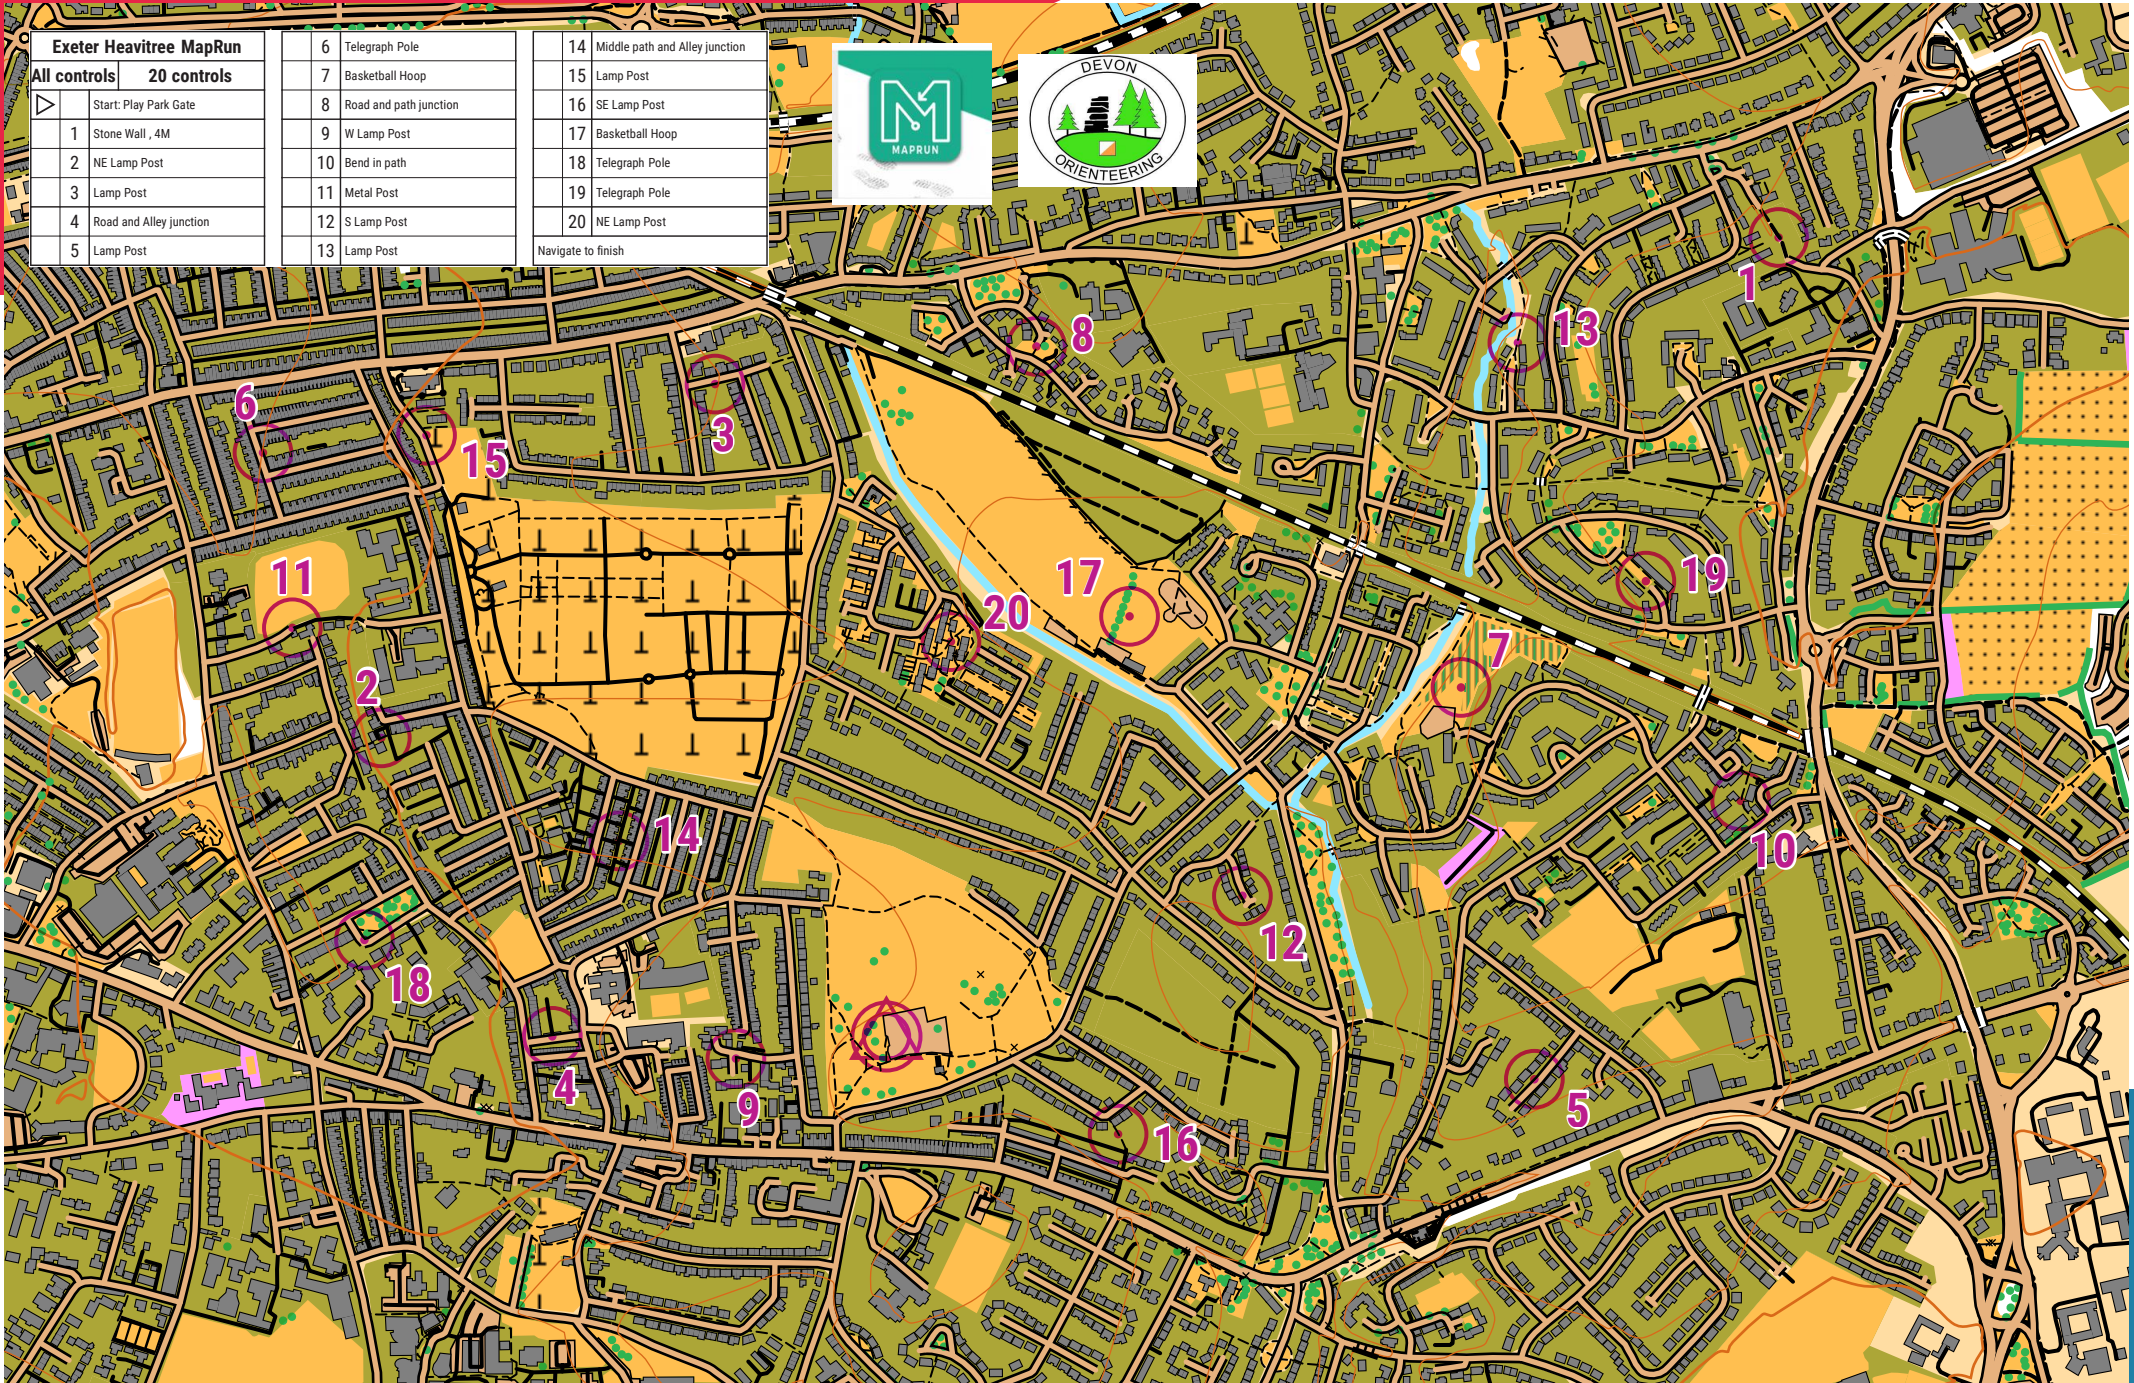

EXETER HEAVITREE

scale 1:10000, contours 10m
500m

Exeter Heavitree MapRun	
All controls	20 controls
Start: Play Park Gate	
1 Stone Wall , 4M	6 Telegraph Pole
2 NE Lamp Post	7 Basketball Hoop
3 Lamp Post	8 Road and path junction
4 Road and Alley junction	9 W Lamp Post
5 Lamp Post	10 Bend in path
	11 Metal Post
	12 S Lamp Post
	13 Lamp Post
	14 Middle path and Alley junction
	15 Lamp Post
	16 SE Lamp Post
	17 Basketball Hoop
	18 Telegraph Pole
	19 Telegraph Pole
	20 NE Lamp Post
	Navigate to finish

Map data (c) OpenStreetMap, available under the Open Database Licence.
Contains OS data (c) Crown copyright & database right OS 2013-2017.
OOM created by Oliver O'Brien. Make your own: <http://oomap.co.uk/>