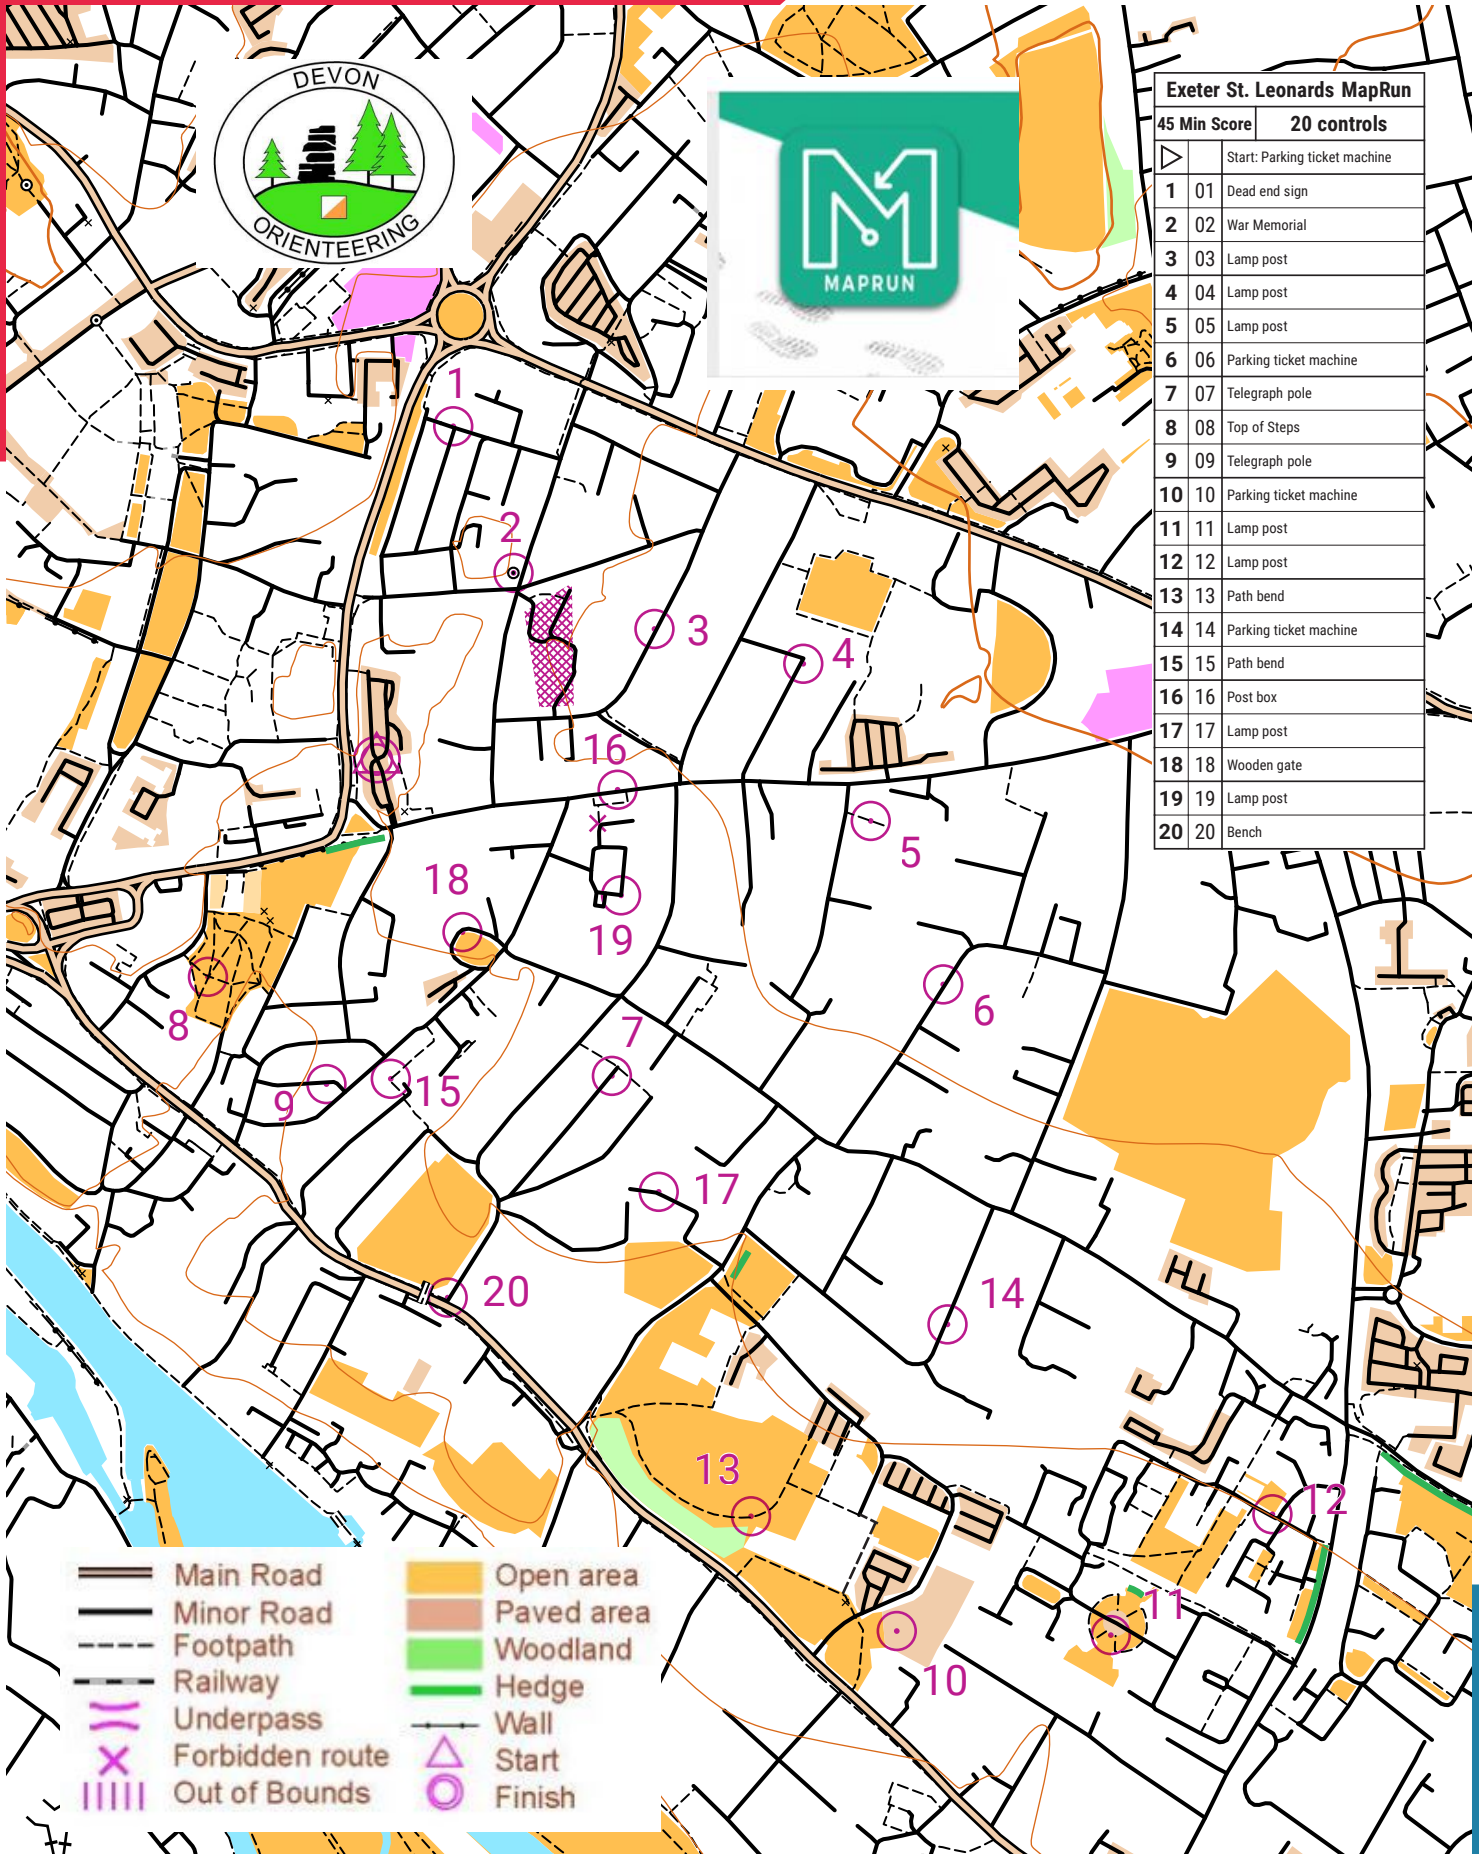

EXETER ST. LEONARDS

scale 1:7500, contours 10m
200m

Exeter St. Leonards MapRun	
45 Min Score	20 controls
▶	Start: Parking ticket machine
1	01 Dead end sign
2	02 War Memorial
3	03 Lamp post
4	04 Lamp post
5	05 Lamp post
6	06 Parking ticket machine
7	07 Telegraph pole
8	08 Top of Steps
9	09 Telegraph pole
10	10 Parking ticket machine
11	11 Lamp post
12	12 Lamp post
13	13 Path bend
14	14 Parking ticket machine
15	15 Path bend
16	16 Post box
17	17 Lamp post
18	18 Wooden gate
19	19 Lamp post
20	20 Bench

- Main Road
- Minor Road
- Footpath
- Railway
- Underpass
- Forbidden route
- Out of Bounds
- Open area
- Paved area
- Woodland
- Hedge
- Wall
- Start
- Finish

Start / Finish Magdalen Road Car Park

Map data (c) OpenStreetMap, available under the Open Database Licence.
Contains OS data (c) Crown copyright & database right OS 2013-2017.
OOM created by Oliver O'Brien. Make your own: <http://oomap.co.uk/>

OOM v3 developed with a grant from the Orienteering Foundation
Map ID: 5df3be84e893e