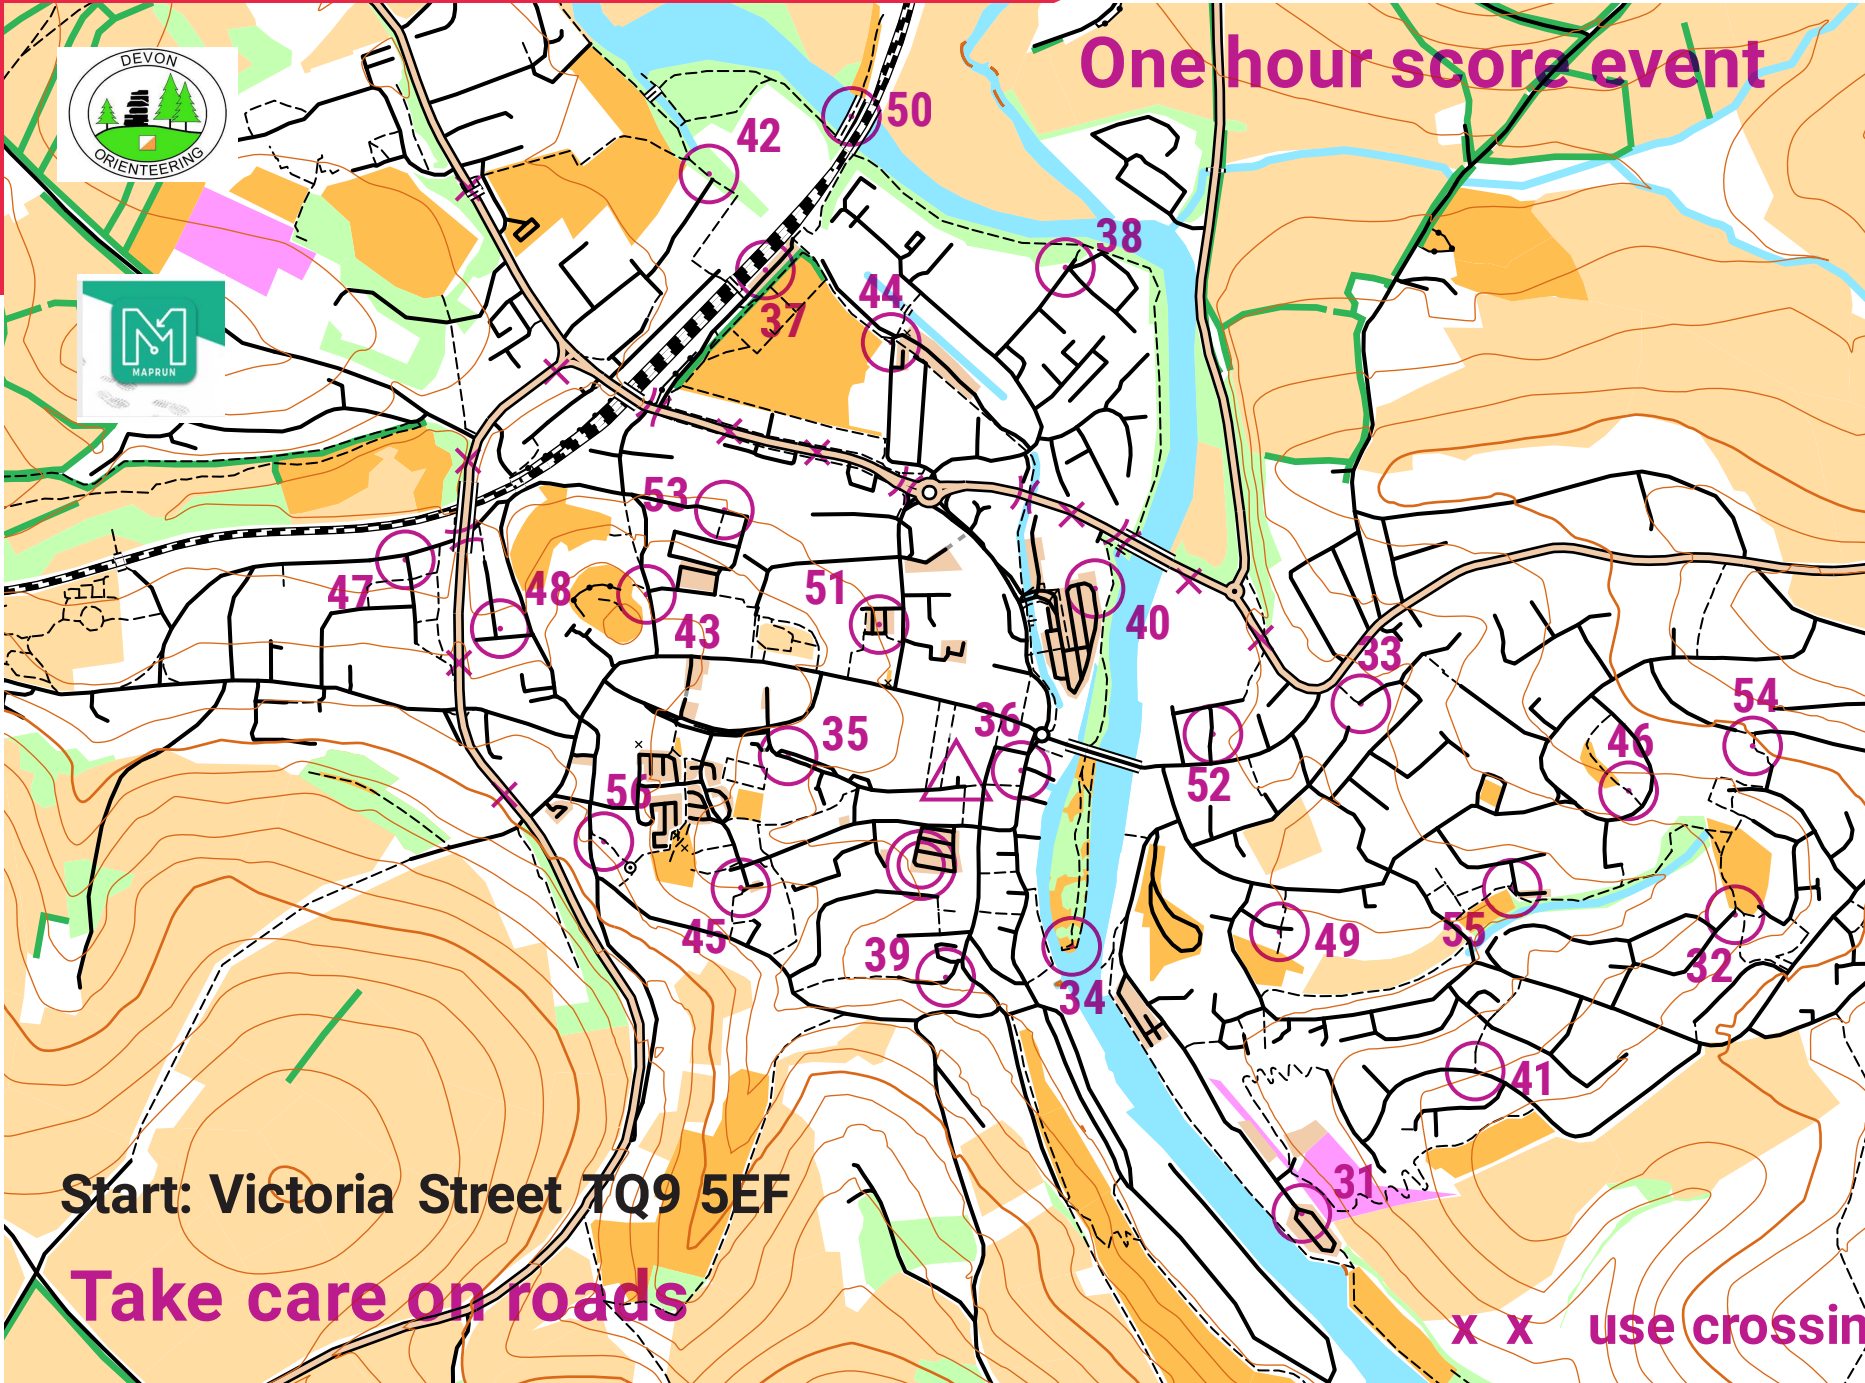

TOTNES MAP RUNNER

scale 1:10000, contours 10m
500m

One hour score event

Totnes Maprunner	
All controls	26 controls
Start: lamp post or light	
31	Lamp post or light
32	Lamp post or light
33	Lamp post or light
34	Bench
35	Telegraph pole
36	Lamp post or light
37	Departures sign
38	Lamp post or light
39	Telegraph pole
40	Lamp post or light
41	Path junction
42	Telegraph pole
43	Lamp post or light
44	Lamp post or light
45	Bench
46	Telegraph pole
47	Telegraph pole
48	Telegraph pole
49	Telegraph pole
50	Crossing point
51	Lamp post or light
52	Telegraph pole
53	Telegraph pole
54	Lamp post or light
55	Telegraph pole
56	Blue pillar
Navigate to finish	

Start: Victoria Street TQ9 5EF

Take care on roads

x x use crossing points

Map data (c) OpenStreetMap, available under the Open Database Licence.
Contains OS data (c) Crown copyright & database right OS 2013-2017.
OOM created by Oliver O'Brien. Make your own: <http://oomap.co.uk/>