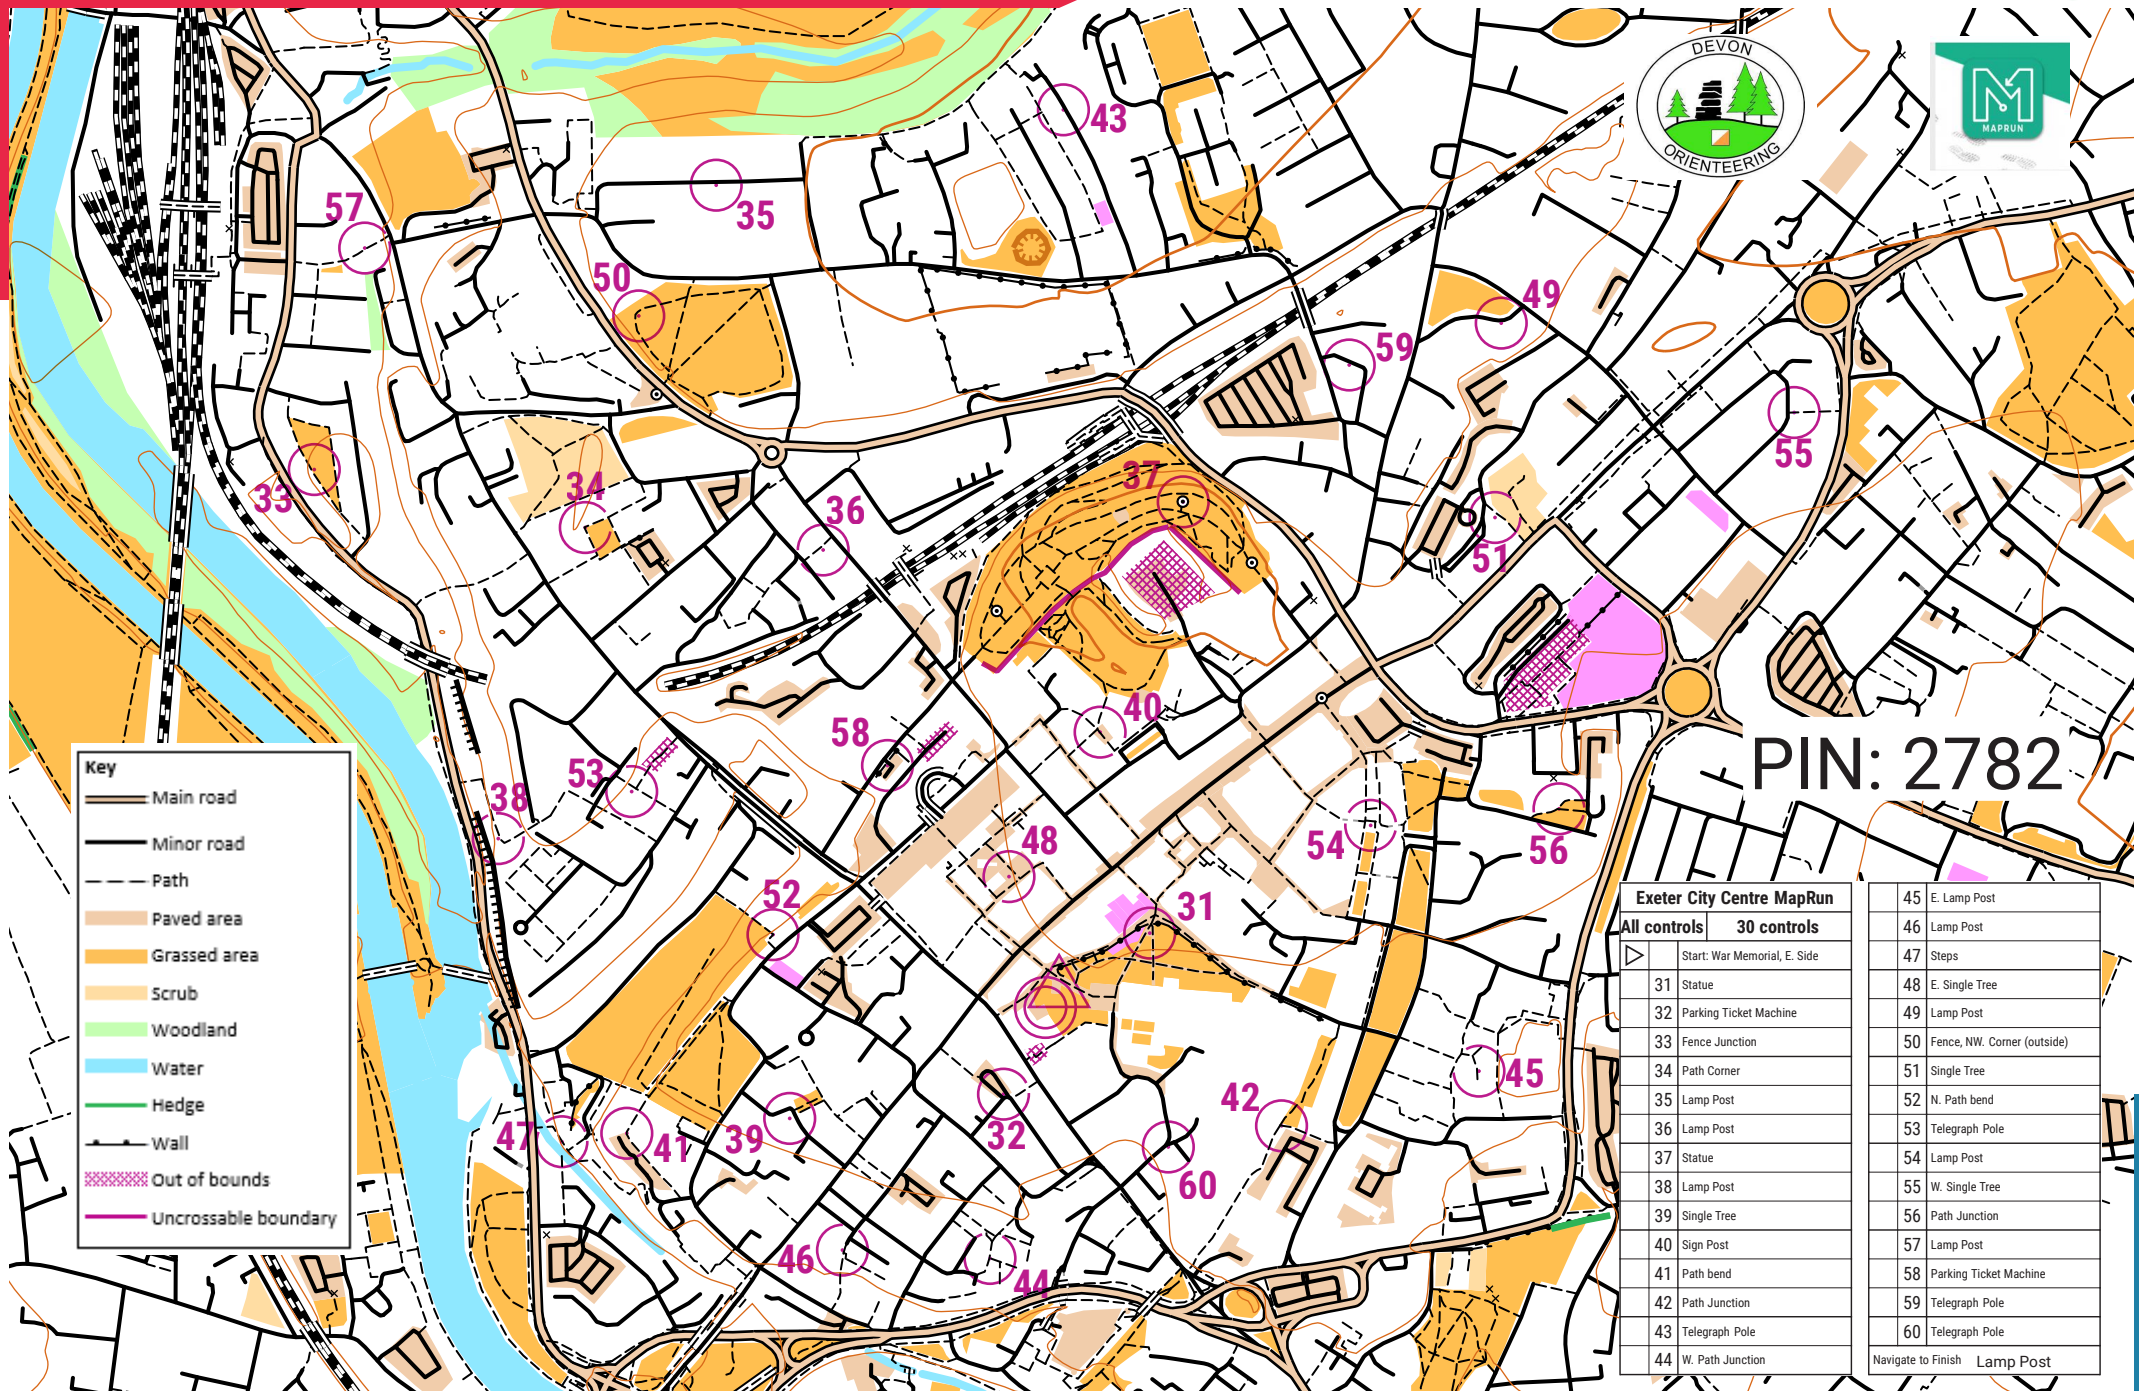

EXETER CITY CENTRE

scale 1:7500, contours 10m
200m

Key

- Main road
- Minor road
- Path
- Paved area
- Grassed area
- Scrub
- Woodland
- Water
- Hedge
- Wall
- Out of bounds
- Uncrossable boundary

PIN: 2782

| Exeter City Centre MapRun | |
|---------------------------|------------------------------|
| All controls | 30 controls |
| | Start: War Memorial, E. Side |
| 31 | Statue |
| 32 | Parking Ticket Machine |
| 33 | Fence Junction |
| 34 | Path Corner |
| 35 | Lamp Post |
| 36 | Lamp Post |
| 37 | Statue |
| 38 | Lamp Post |
| 39 | Single Tree |
| 40 | Sign Post |
| 41 | Path bend |
| 42 | Path Junction |
| 43 | Telegraph Pole |
| 44 | W. Path Junction |
| 45 | E. Lamp Post |
| 46 | Lamp Post |
| 47 | Steps |
| 48 | E. Single Tree |
| 49 | Lamp Post |
| 50 | Fence, NW. Corner (outside) |
| 51 | Single Tree |
| 52 | N. Path bend |
| 53 | Telegraph Pole |
| 54 | Lamp Post |
| 55 | W. Single Tree |
| 56 | Path Junction |
| 57 | Lamp Post |
| 58 | Parking Ticket Machine |
| 59 | Telegraph Pole |
| 60 | Telegraph Pole |
| | Navigate to Finish Lamp Post |

Map data (c) OpenStreetMap, available under the Open Database Licence.
Contains OS data (c) Crown copyright & database right OS 2013-2017.
OOM created by Oliver O'Brien. Make your own: <http://oomap.co.uk/>