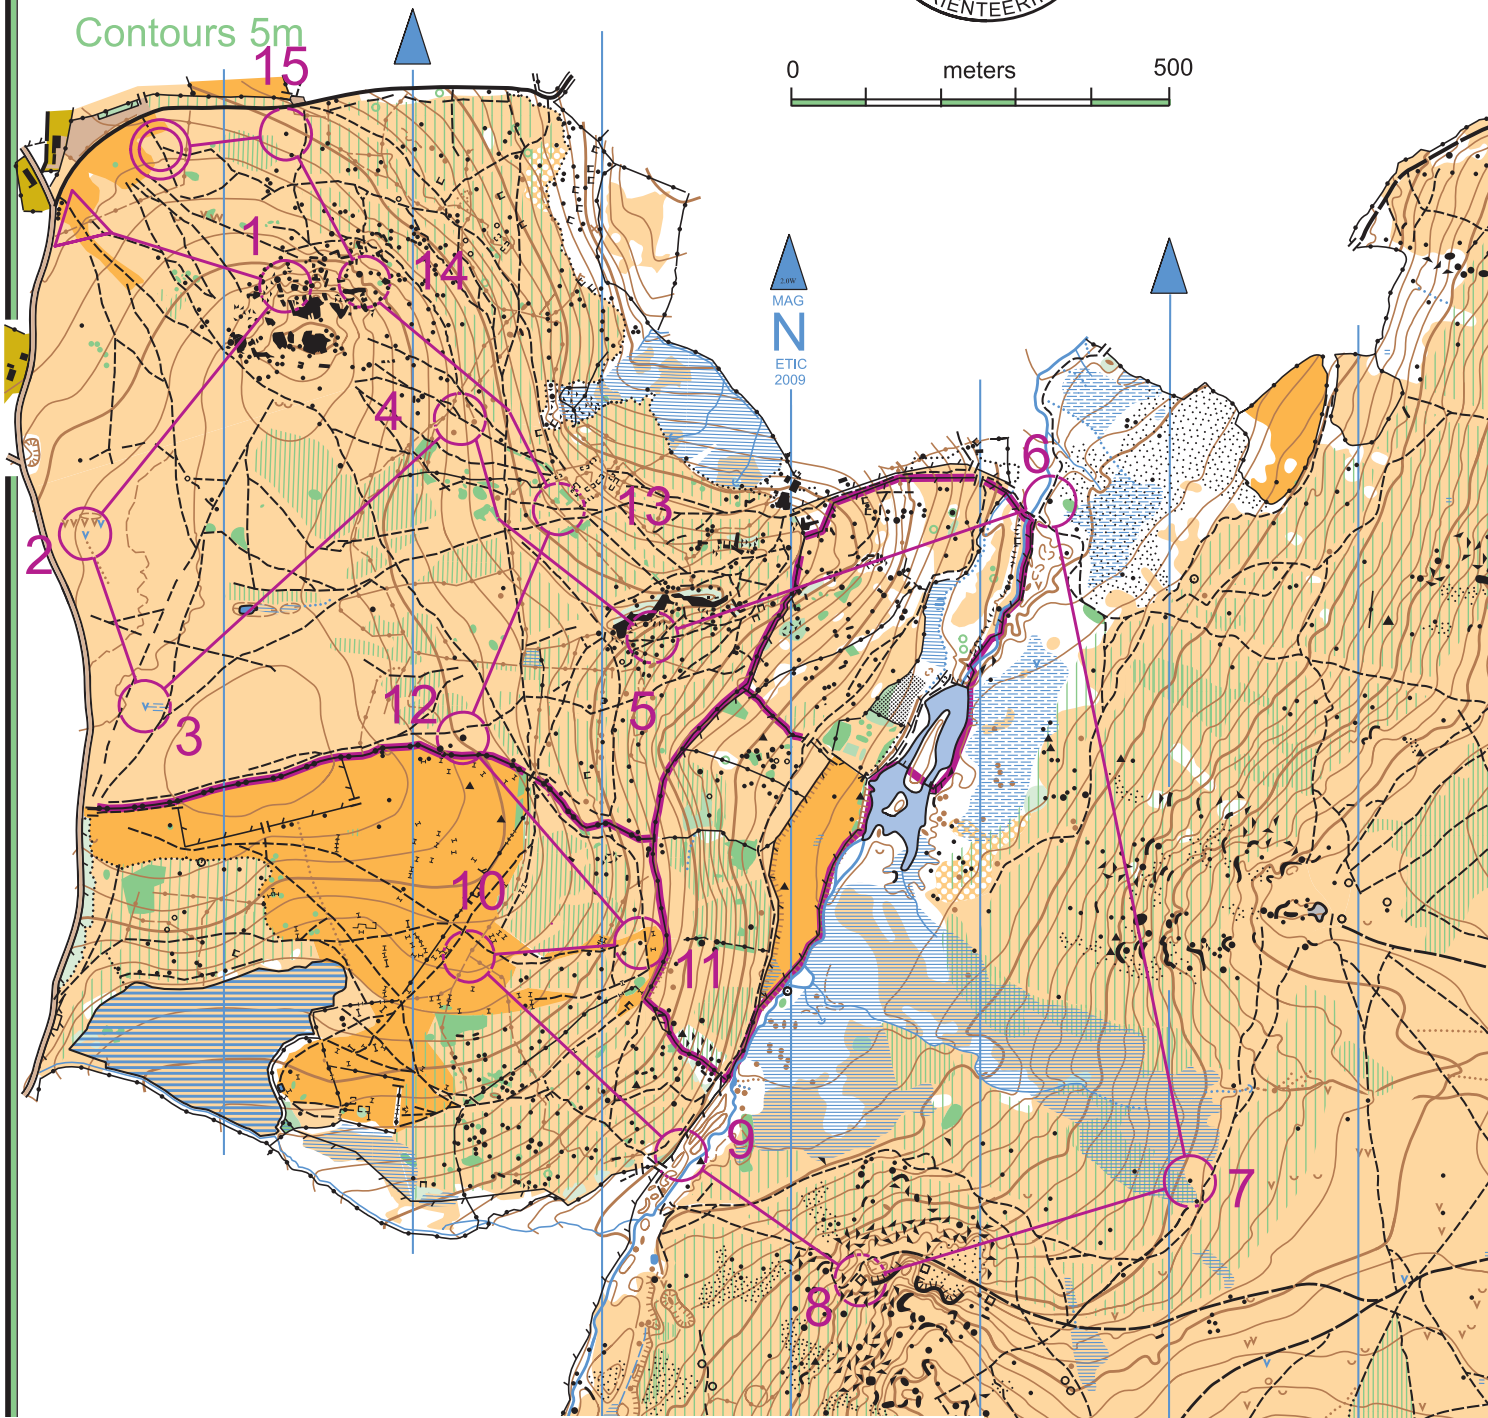

Becka Brook Dartmoor

Hound Tor

Scale 1:10000
Contours 5m

MAG
N
ETIC
2009

| Longer | 6.2 km | | | |
|--------|--------|---|---|---|
| ▷ | | | | |
| 1 | 41 | ∩ | | |
| 2 | 42 | ∇ | | |
| 3 | 40 | ∇ | | |
| 4 | 37 | ↘ | / | ∕ |
| 5 | 45 | ▲ | | |
| 6 | 50 | ▲ | | |
| 7 | 52 | ▲ | | |
| 8 | 53 | □ | | |

| | | | | | |
|----|----|-----|-----|-------|---|
| 9 | 54 | ○ | | | ○ |
| 10 | 43 | +++ | +++ | ∕ | |
| 11 | 44 | • | | | |
| 12 | 34 | ↗ | ▲ | | |
| 13 | 36 | ↑ | / | +++ | × |
| 14 | 48 | ∩ | | | |
| 15 | 49 | ▲ | | | |
| | | ○ | < | 170 m | > |