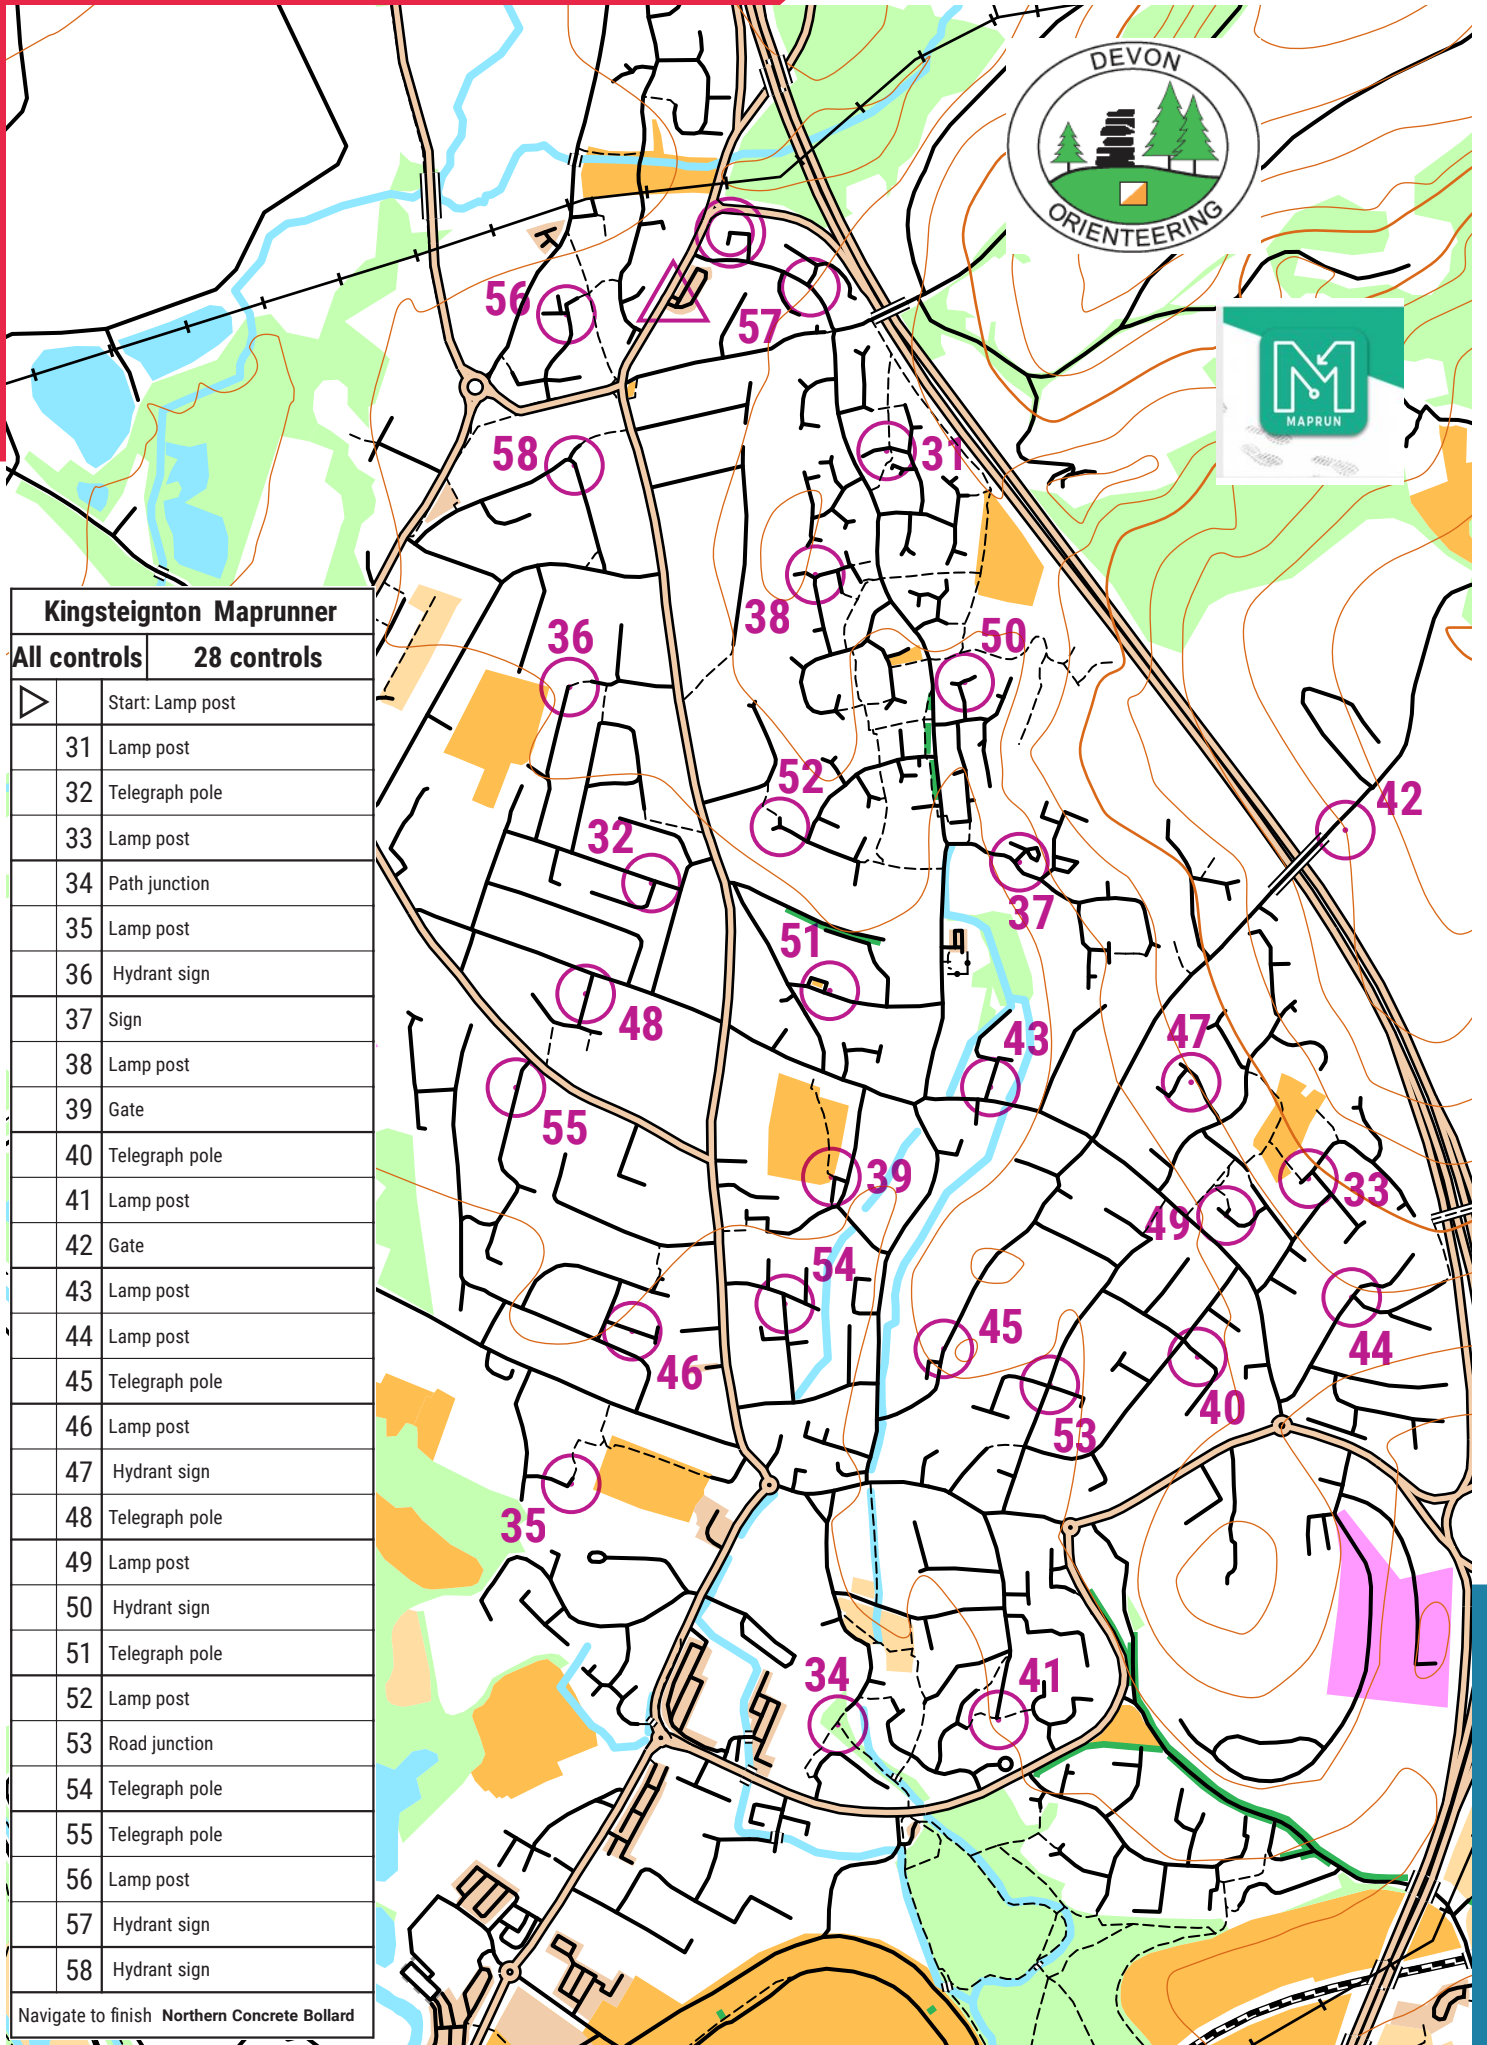

KINGSTEIGNTON MAP RUNNER

scale 1:10000, contours 10m
500m

Kingsteignton Maprunner	
All controls	28 controls
▷	Start: Lamp post
31	Lamp post
32	Telegraph pole
33	Lamp post
34	Path junction
35	Lamp post
36	Hydrant sign
37	Sign
38	Lamp post
39	Gate
40	Telegraph pole
41	Lamp post
42	Gate
43	Lamp post
44	Lamp post
45	Telegraph pole
46	Lamp post
47	Hydrant sign
48	Telegraph pole
49	Lamp post
50	Hydrant sign
51	Telegraph pole
52	Lamp post
53	Road junction
54	Telegraph pole
55	Telegraph pole
56	Lamp post
57	Hydrant sign
58	Hydrant sign

Navigate to finish Northern Concrete Bollard