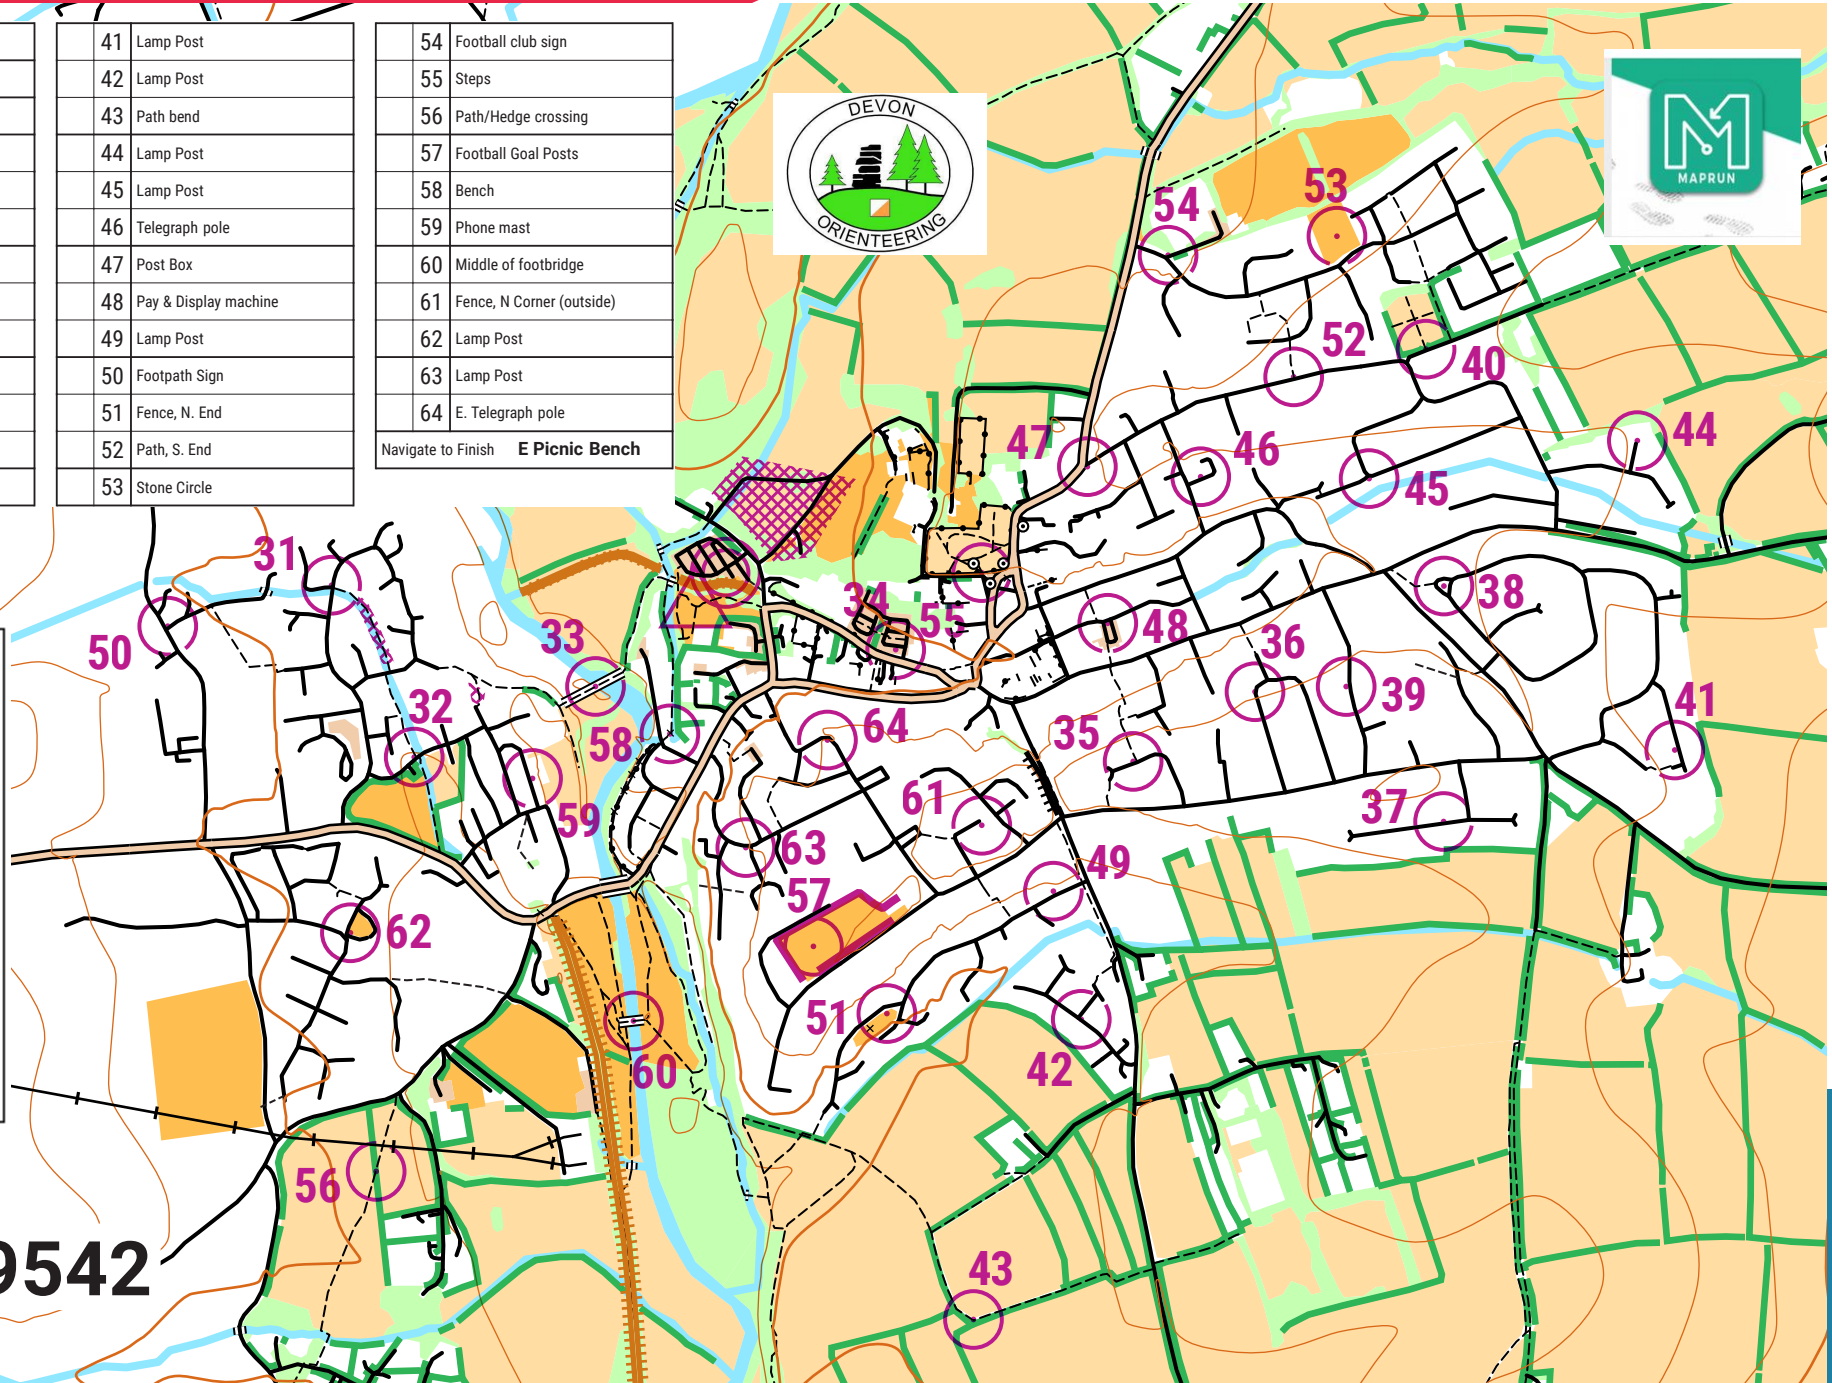

OTTERY ST. MARY

scale 1:10000, contours 10m
500m

Ottery 60 min Score	
All controls	34 controls
Start: Path Junction	
31	Lamp Post
32	Lamp Post
33	Middle of Bridge
34	Phone Box
35	N. Telegraph pole
36	Telegraph pole
37	Lamp Post
38	Bench
39	W. Telegraph pole
40	Cemetery Gate

41	Lamp Post
42	Lamp Post
43	Path bend
44	Lamp Post
45	Lamp Post
46	Telegraph pole
47	Post Box
48	Pay & Display machine
49	Lamp Post
50	Footpath Sign
51	Fence, N. End
52	Path, S. End
53	Stone Circle

54	Football club sign
55	Steps
56	Path/Hedge crossing
57	Football Goal Posts
58	Bench
59	Phone mast
60	Middle of footbridge
61	Fence, N Corner (outside)
62	Lamp Post
63	Lamp Post
64	E. Telegraph pole

Navigate to Finish **E Picnic Bench**

Key	
	Main road
	Minor road
	Path
	Paved area
	Grassed area
	Scrub
	Woodland
	Water
	Hedge
	Wall
	Out of bounds
	Uncrossable boundary

PIN: 9542