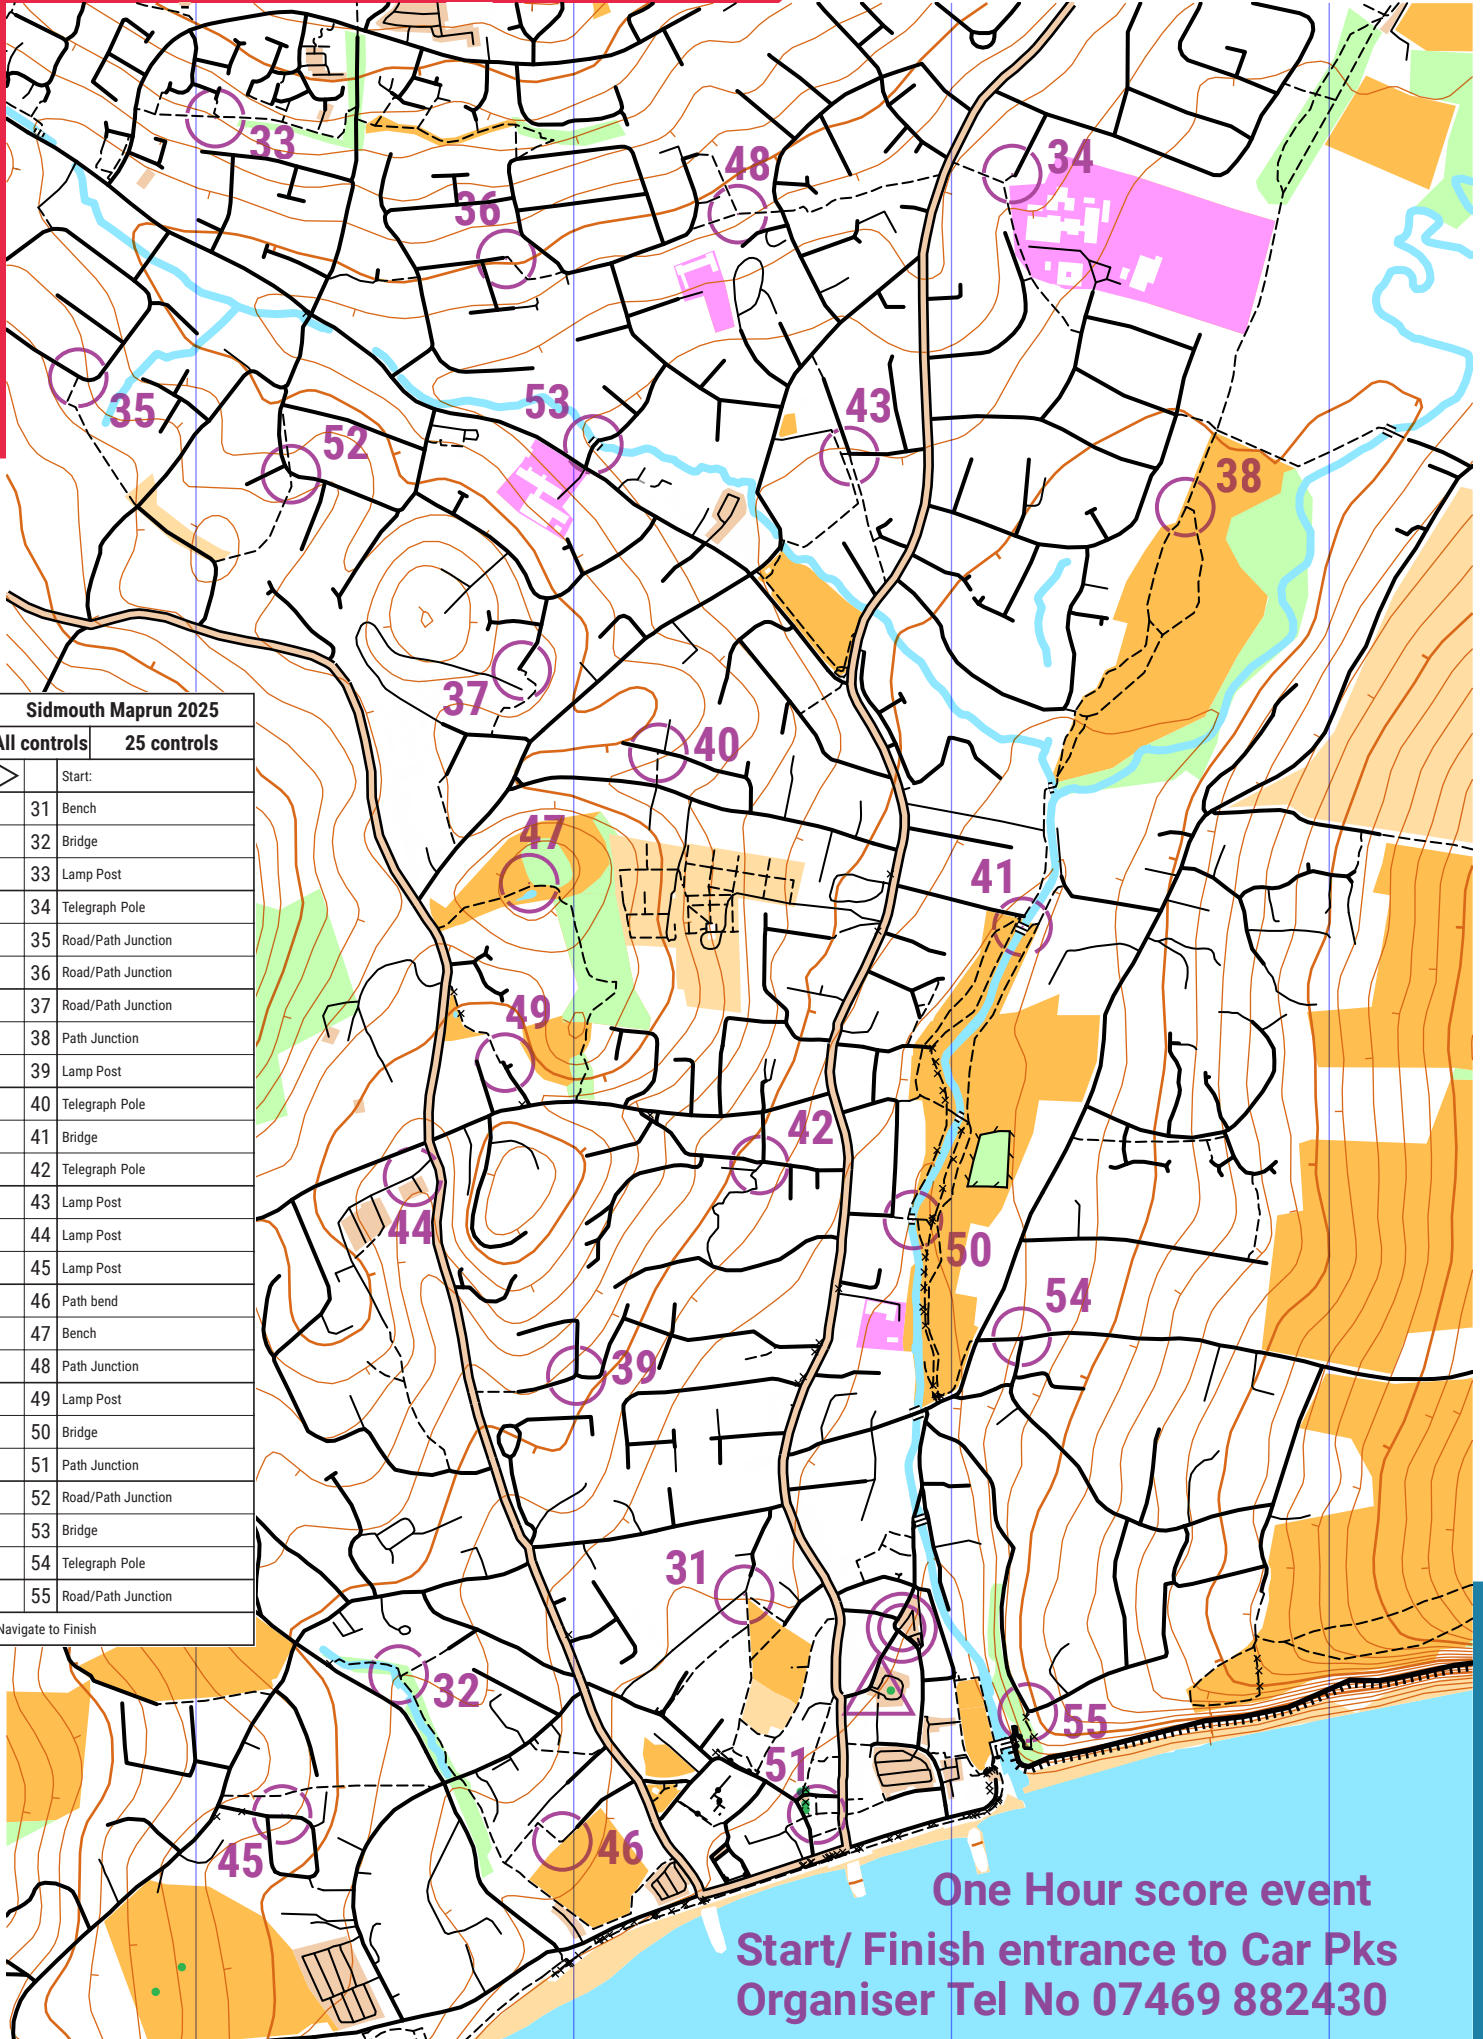

SIDMOUTH MAPRUN 2025

scale 1:10000, contours 5m

500m

Sidmouth Maprun 2025	
All controls	25 controls
Start:	
31	Bench
32	Bridge
33	Lamp Post
34	Telegraph Pole
35	Road/Path Junction
36	Road/Path Junction
37	Road/Path Junction
38	Path Junction
39	Lamp Post
40	Telegraph Pole
41	Bridge
42	Telegraph Pole
43	Lamp Post
44	Lamp Post
45	Lamp Post
46	Path bend
47	Bench
48	Path Junction
49	Lamp Post
50	Bridge
51	Path Junction
52	Road/Path Junction
53	Bridge
54	Telegraph Pole
55	Road/Path Junction
Navigate to Finish	

One Hour score event
Start/ Finish entrance to Car Pks
Organiser Tel No 07469 882430