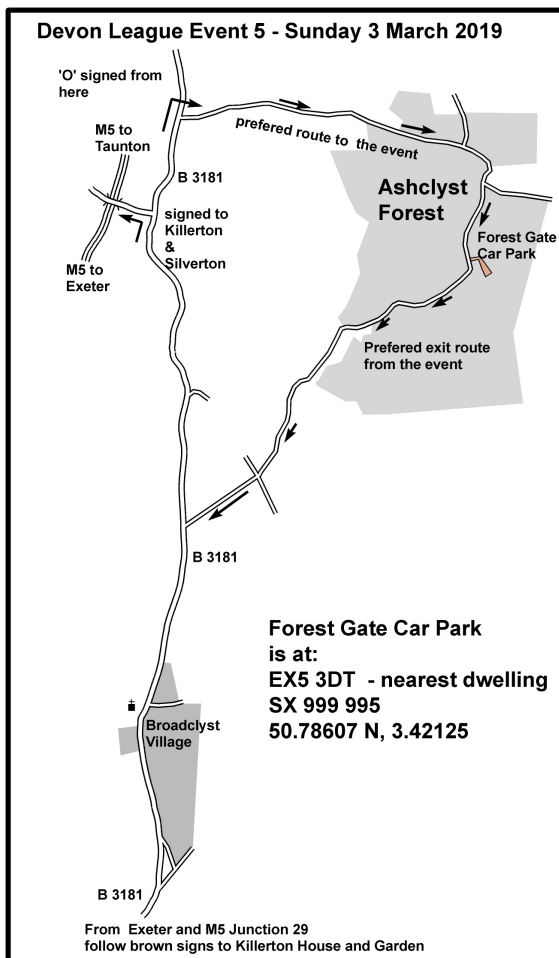

DEVON ORIENTEERING CLUB

Ashclyst Forest

3rd March 2019

General Information:

This is Devon League Event 5 and is a Regional Level forest orienteering event. All ages and abilities are welcome.

Will Kromhout's map of 2016 has been updated for vegetation and paths in winter 2017/18 and minor changes in January 2019 by John Pearce.

Directions and Parking:

Parking is at Forest Gate Car Park. From M5 Junction 29 follow signs to Exeter and then brown tourist signs to Killerton House and Gardens and B3181

Terrain:

Hilly terrain with a mixed forest and many paths and tracks. Usually very muddy!