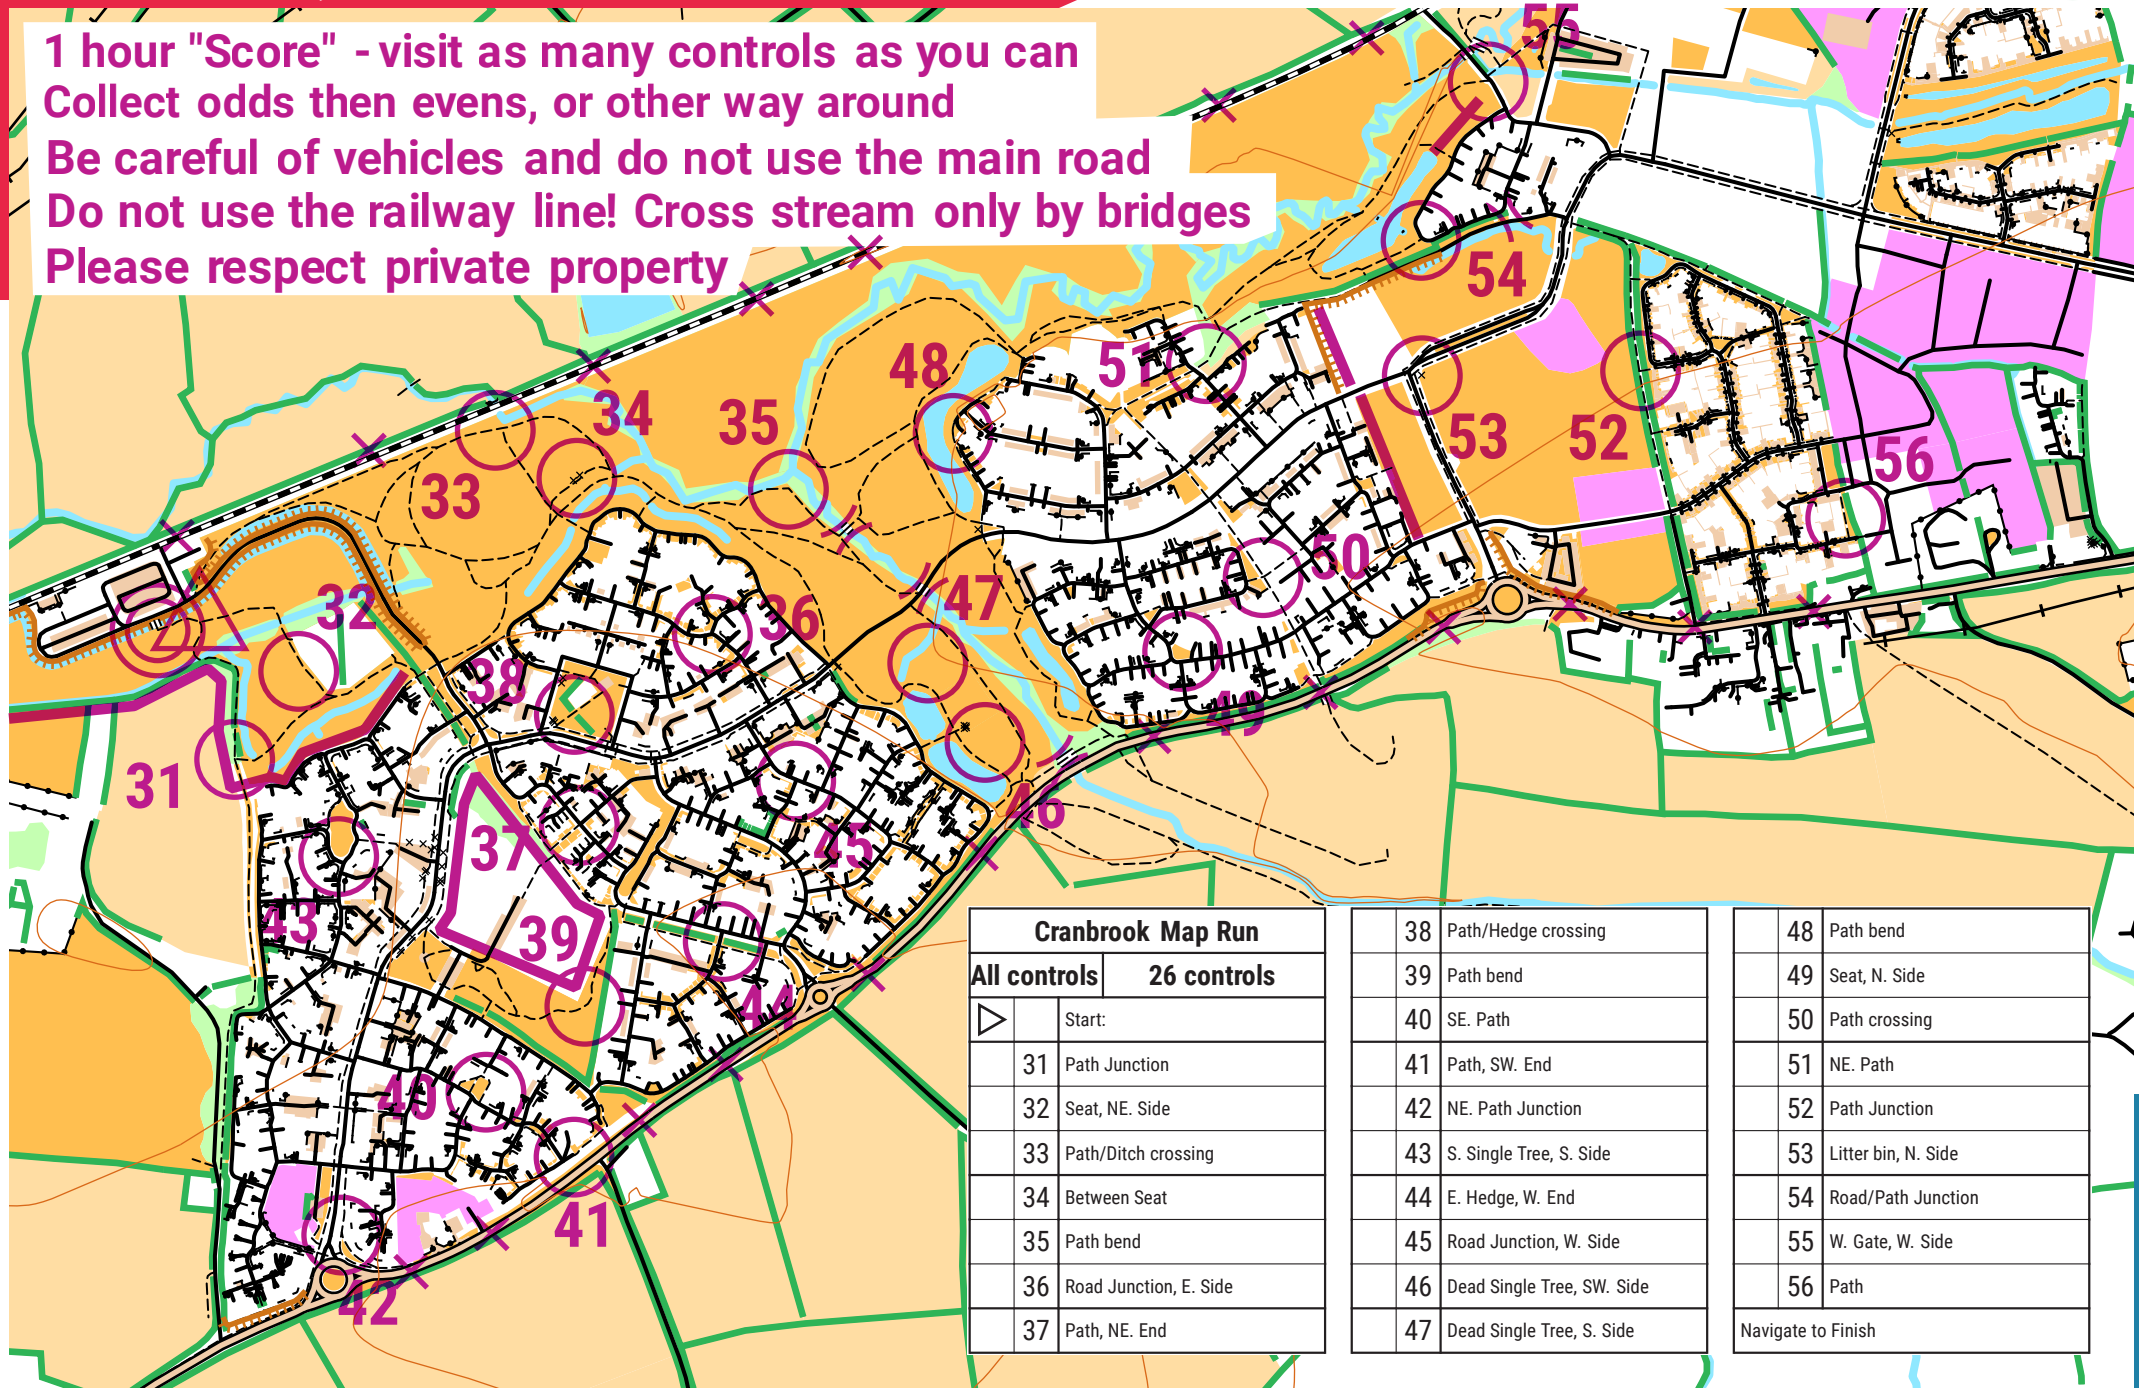

1 hour "Score" - visit as many controls as you can
Collect odds then evens, or other way around
Be careful of vehicles and do not use the main road
Do not use the railway line! Cross stream only by bridges
Please respect private property

Cranbrook Map Run		All controls		26 controls	
△	Start:	31	Path Junction	38	Path/Hedge crossing
		32	Seat, NE. Side	39	Path bend
		33	Path/Ditch crossing	40	SE. Path
		34	Between Seat	41	Path, SW. End
		35	Path bend	42	NE. Path Junction
		36	Road Junction, E. Side	43	S. Single Tree, S. Side
		37	Path, NE. End	44	E. Hedge, W. End
				45	Road Junction, W. Side
				46	Dead Single Tree, SW. Side
				47	Dead Single Tree, S. Side
				48	Path bend
				49	Seat, N. Side
				50	Path crossing
				51	NE. Path
				52	Path Junction
				53	Litter bin, N. Side
				54	Road/Path Junction
				55	W. Gate, W. Side
				56	Path
				Navigate to Finish	