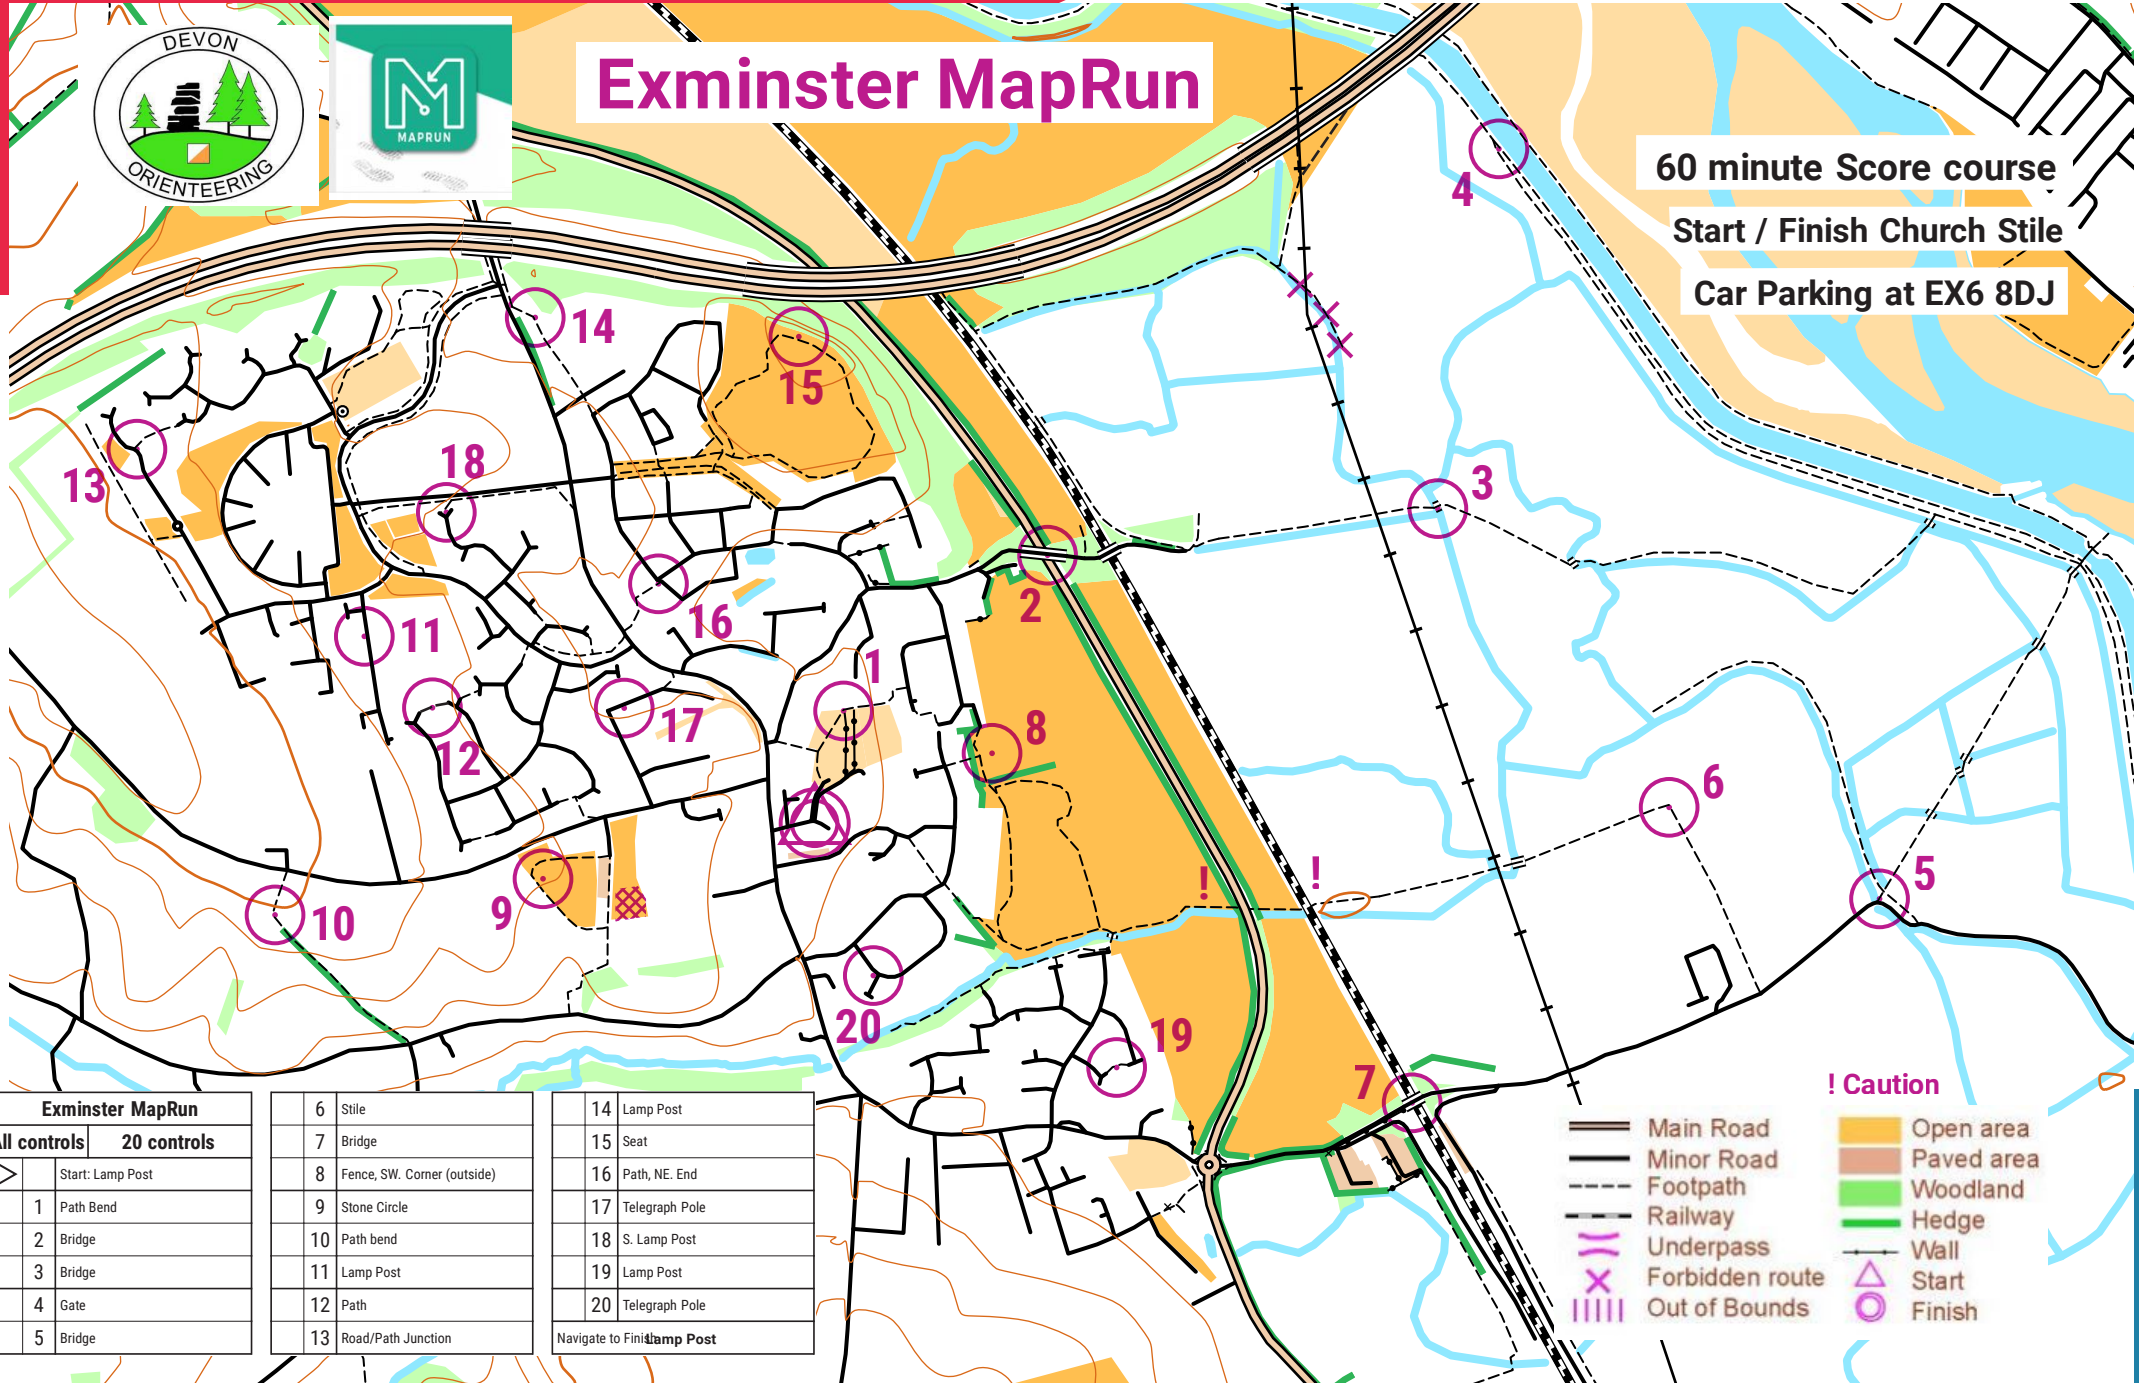

Exminster MapRun

60 minute Score course
Start / Finish Church Stile
Car Parking at EX6 8DJ

Exminster MapRun	
All controls	20 controls
Start: Lamp Post	
1 Path Bend	6 Stile
2 Bridge	7 Bridge
3 Bridge	8 Fence, SW. Corner (outside)
4 Gate	9 Stone Circle
5 Bridge	10 Path bend
	11 Lamp Post
	12 Path
	13 Road/Path Junction
	14 Lamp Post
	15 Seat
	16 Path, NE. End
	17 Telegraph Pole
	18 S. Lamp Post
	19 Lamp Post
	20 Telegraph Pole
	Navigate to Finish Lamp Post

- ! Caution**
- Main Road
 - Minor Road
 - Footpath
 - Railway
 - Underpass
 - Forbidden route
 - Out of Bounds
 - Open area
 - Paved area
 - Woodland
 - Hedge
 - Wall
 - Start
 - Finish