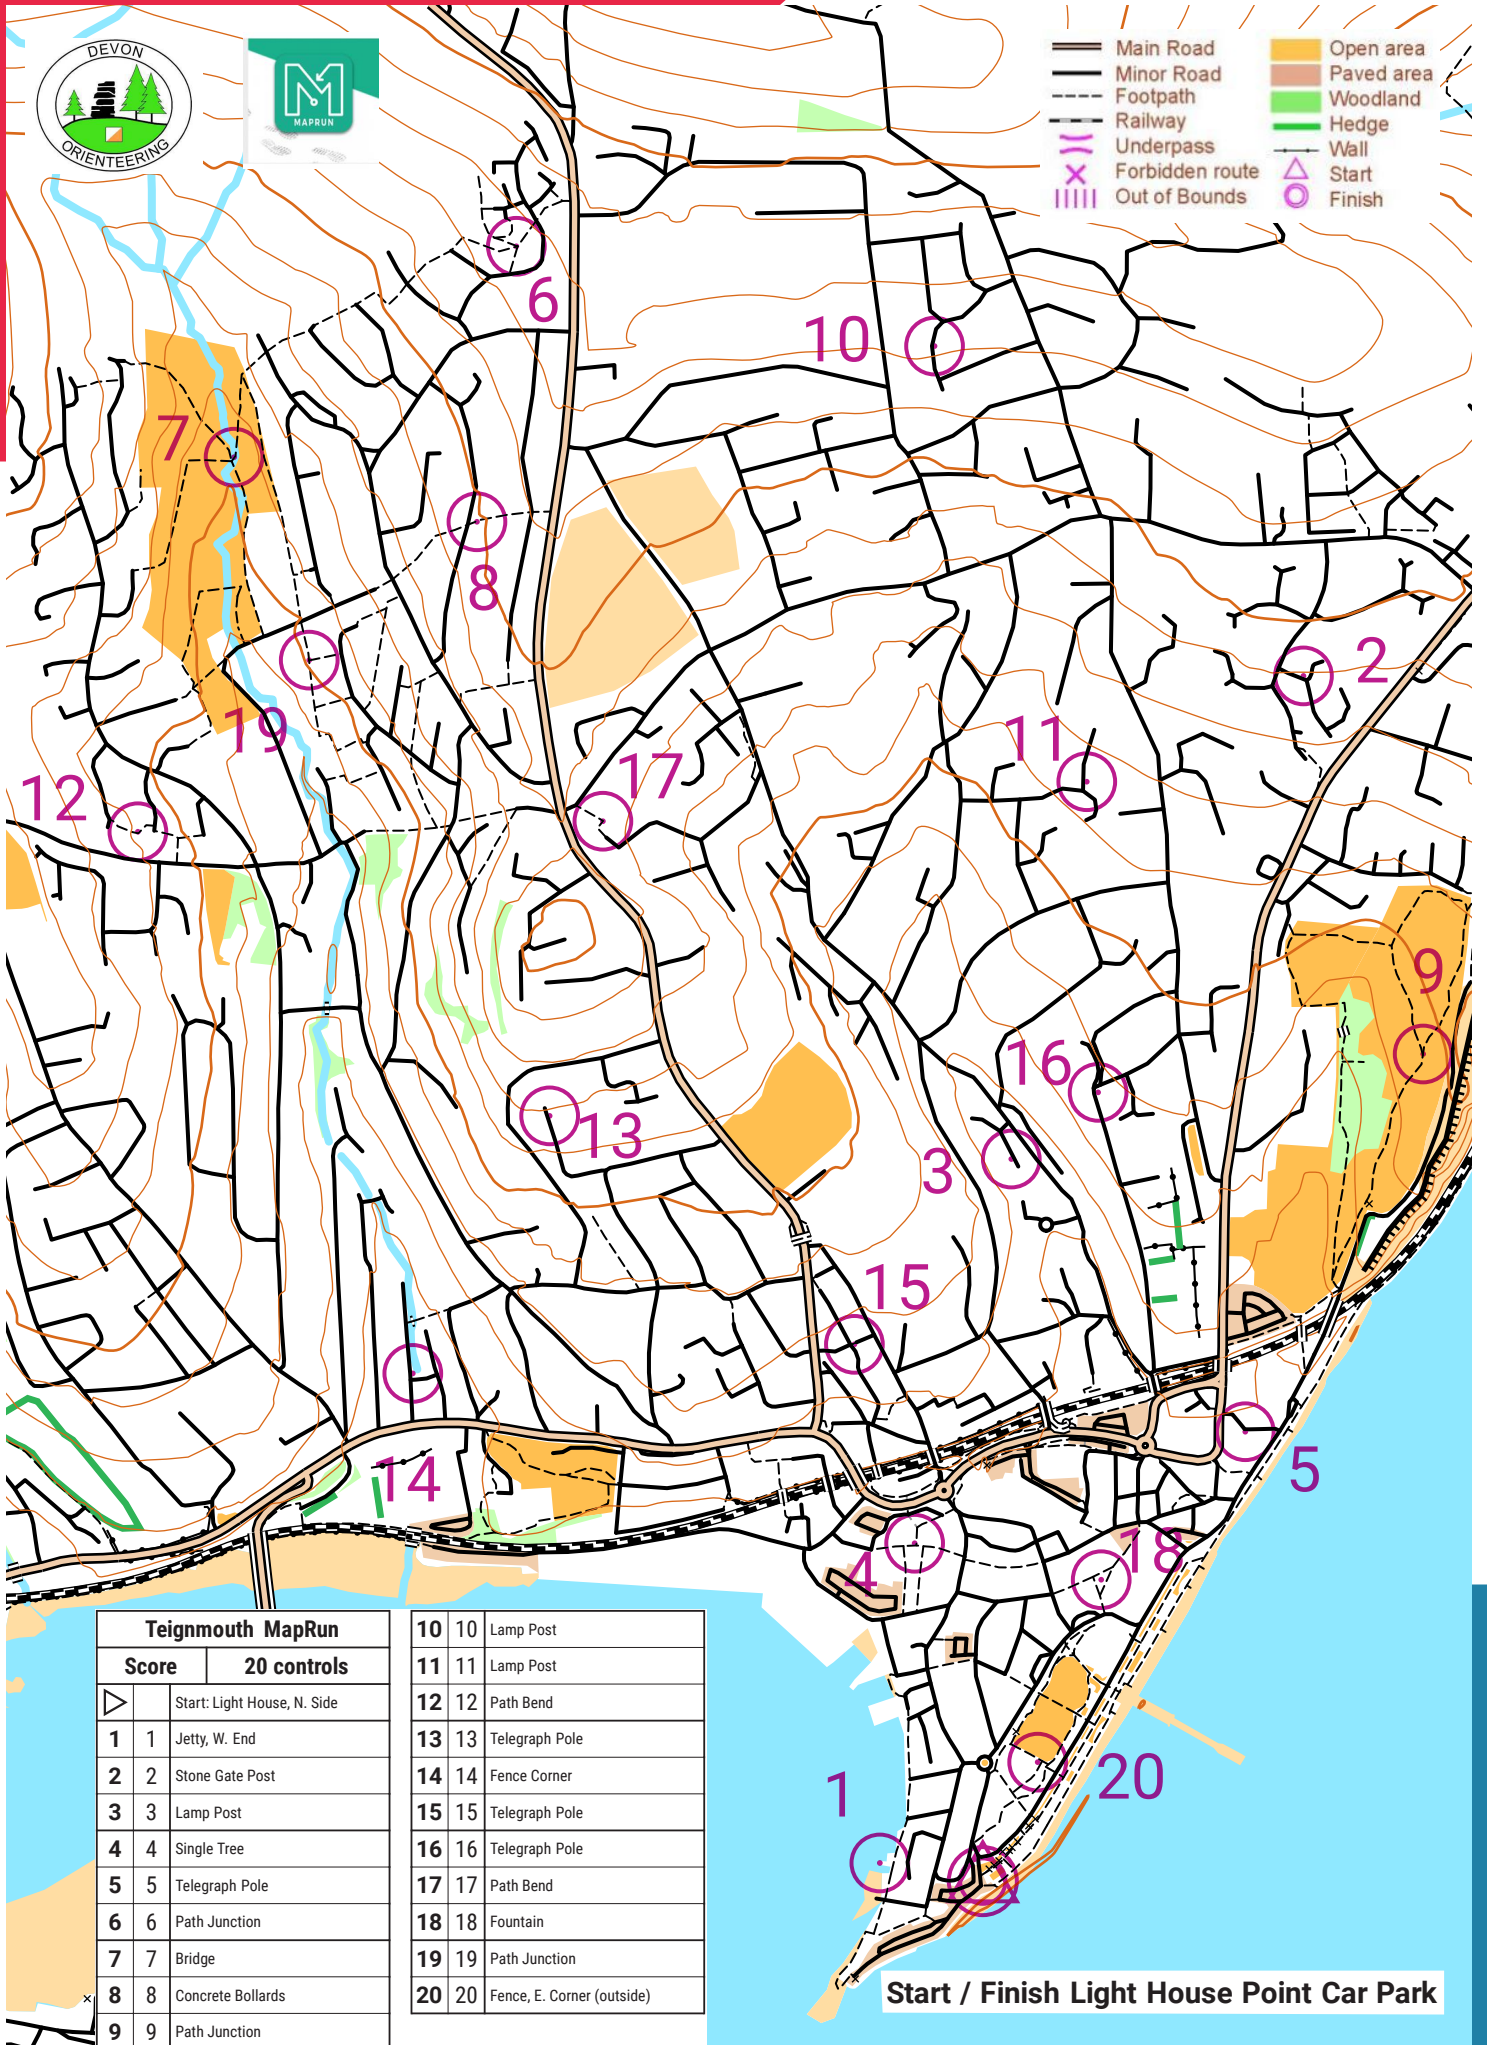

TEIGNMOUTH MAPRUN

scale 1:10000, contours 10m
500m

- Main Road
- Minor Road
- Footpath
- Railway
- Underpass
- Forbidden route
- Out of Bounds
- Open area
- Paved area
- Woodland
- Hedge
- Wall
- Start
- Finish

Teignmouth MapRun	
Score	20 controls
	Start: Light House, N. Side
1	1 Jetty, W. End
2	2 Stone Gate Post
3	3 Lamp Post
4	4 Single Tree
5	5 Telegraph Pole
6	6 Path Junction
7	7 Bridge
8	8 Concrete Bollards
9	9 Path Junction

10	10 Lamp Post
11	11 Lamp Post
12	12 Path Bend
13	13 Telegraph Pole
14	14 Fence Corner
15	15 Telegraph Pole
16	16 Telegraph Pole
17	17 Path Bend
18	18 Fountain
19	19 Path Junction
20	20 Fence, E. Corner (outside)

Start / Finish Light House Point Car Park