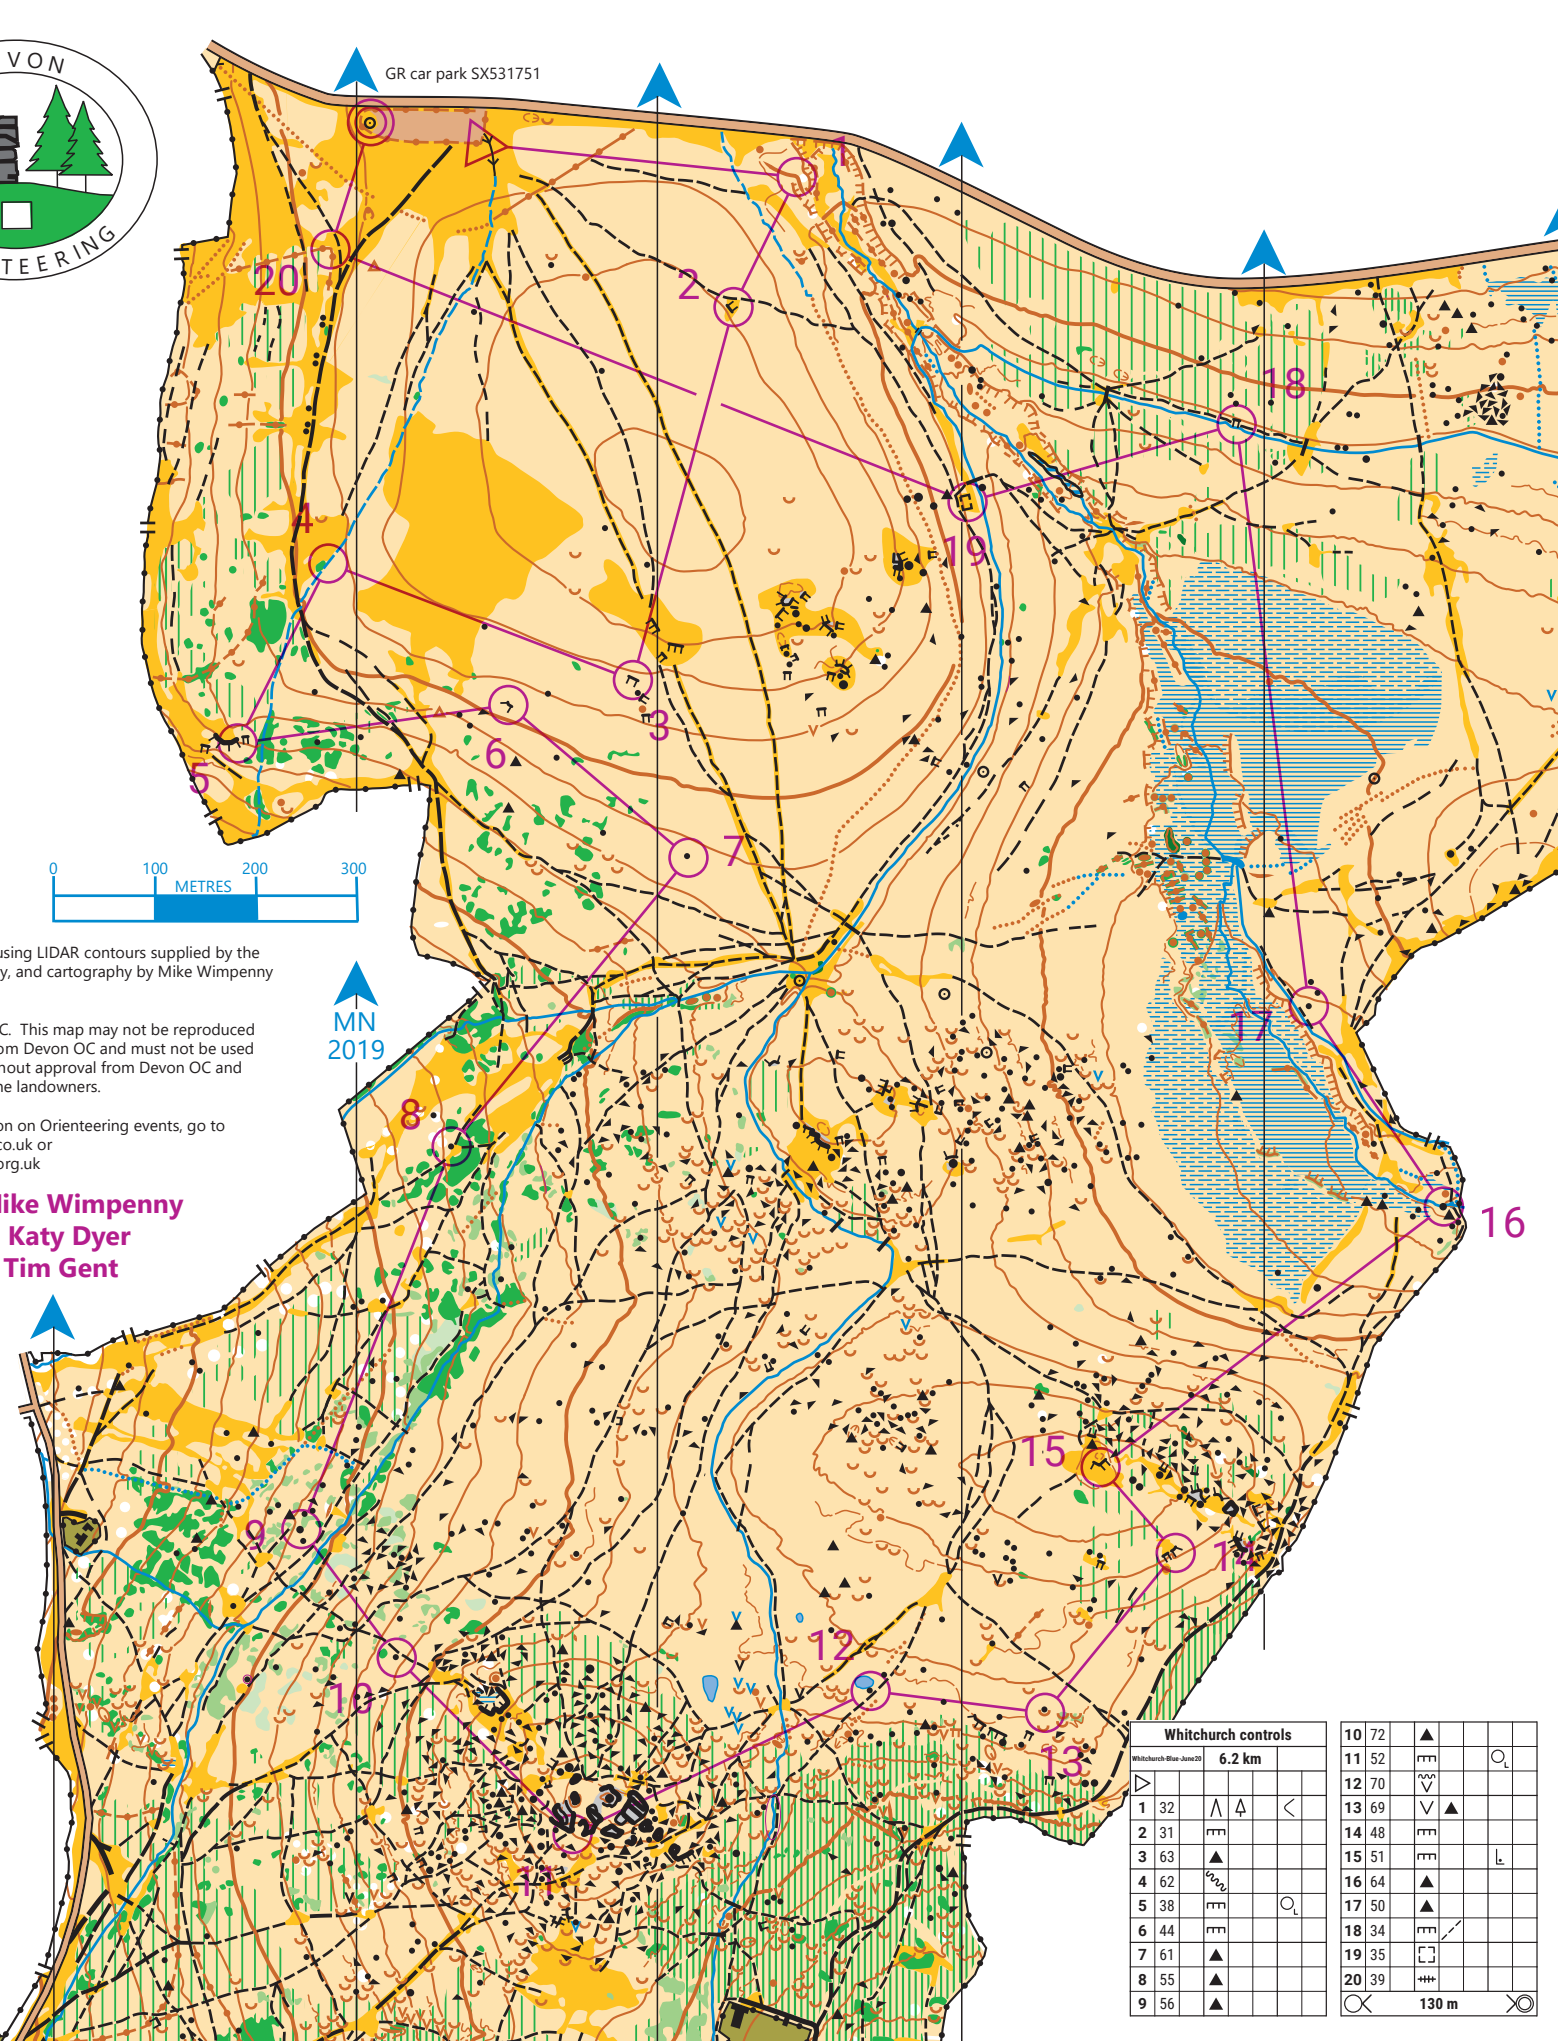

GR car park SX531751

using LIDAR contours supplied by the  
y, and cartography by Mike Wimpenny

C. This map may not be reproduced  
from Devon OC and must not be used  
without approval from Devon OC and  
the landowners.

on Orienteering events, go to  
co.uk or  
org.uk

Mike Wimpenny  
Katy Dyer  
Tim Gent

MN  
2019

Whitchurch controls			
Whitchurch Blue June 20 6.2 km			
1	32	▲	◁
2	31	■	
3	63	▲	
4	62	■	
5	38	■	○
6	44	■	
7	61	▲	
8	55	▲	
9	56	▲	

10	72	▲		
11	52	■		○
12	70	■		
13	69	▼	▲	
14	48	■		
15	51	■		L
16	64	▲		
17	50	▲		
18	34	■	↘	
19	35	■		
20	39	■	+	

130 m