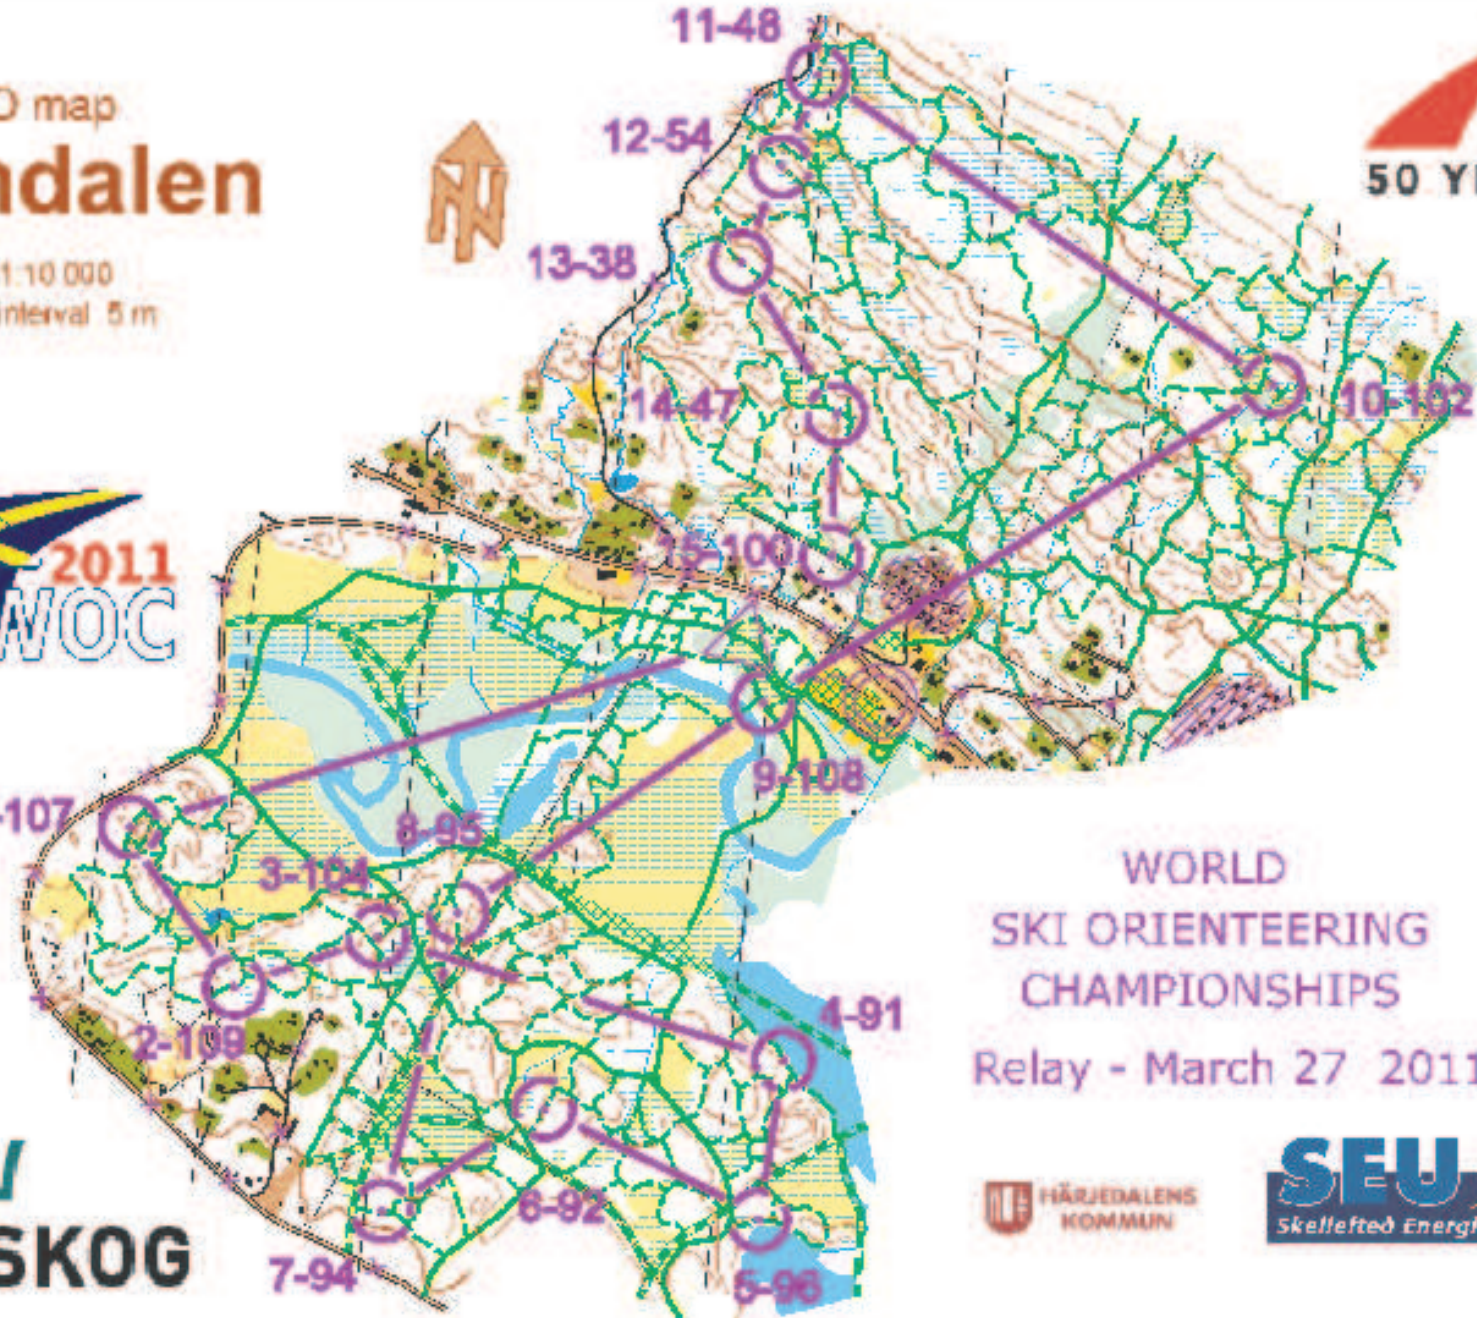

Ski-O map
Tännaldalen

Scale 1:10 000
Contourinterval 5 m

SVEASKOG

WORLD
SKI ORIENTEERING
CHAMPIONSHIPS
Relay - March 27 2011